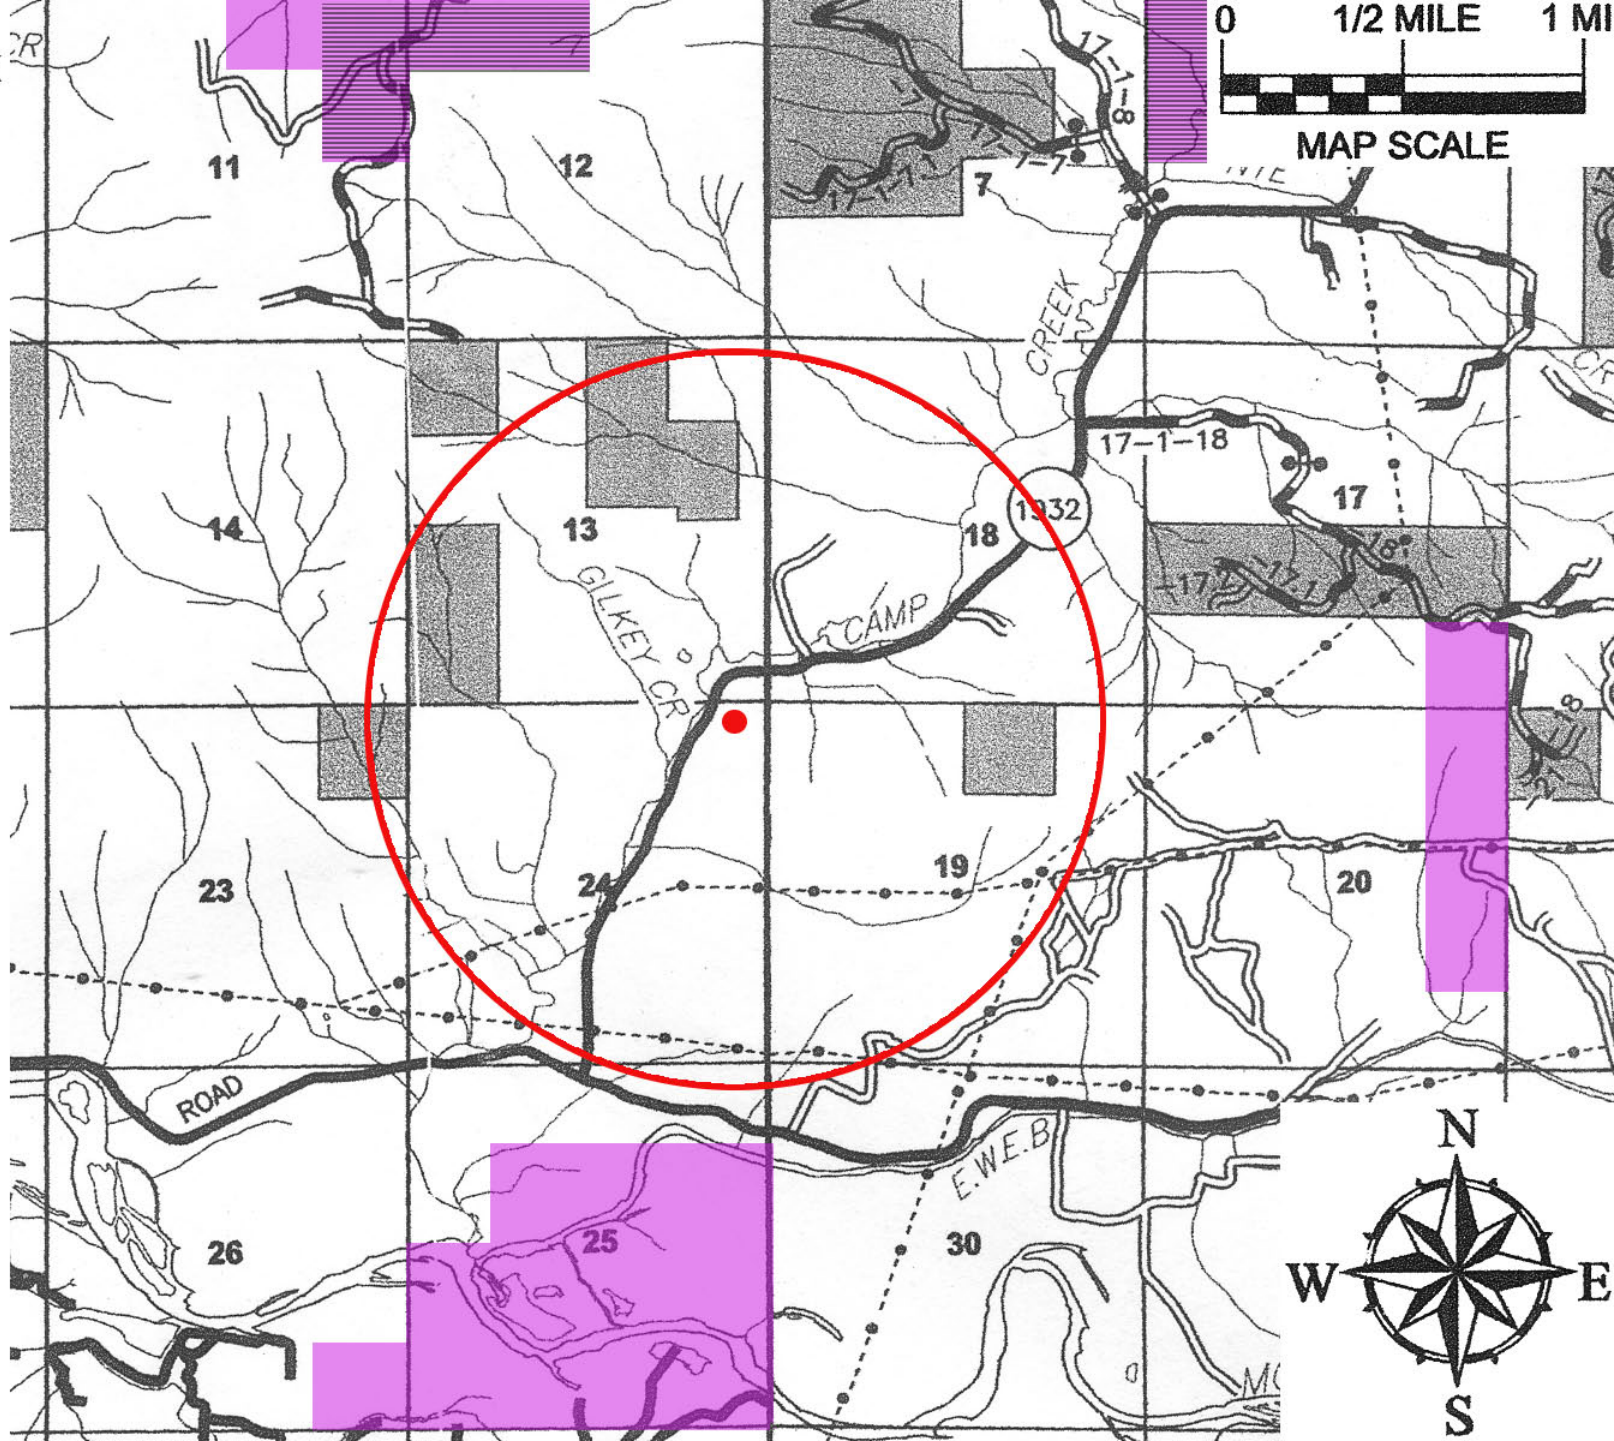

*Mapped using data from Oregon Department of Forestry
Forest Activity Computerized Tracking System (FACTS)*

Map Notes

Red Dot is School Location

Red Circle denotes a one-mile radius geographical marker to give a sense of distance from the school

Colored Areas are Sprayed

Camp Creek
School

Camp Creek
School

Legend

1990

MAP SCALE

Aerial
Roadside

Camp Creek
School

Camp Creek
School

Legend

1993

Aerial
Roadside

MAP SCALE

Camp Creek
School

Legend

1994

Aerial 
Roadside 

Camp Creek
School

Legend

MAP SCALE

1995

Aerial 
Roadside 

Camp Creek
School

Legend