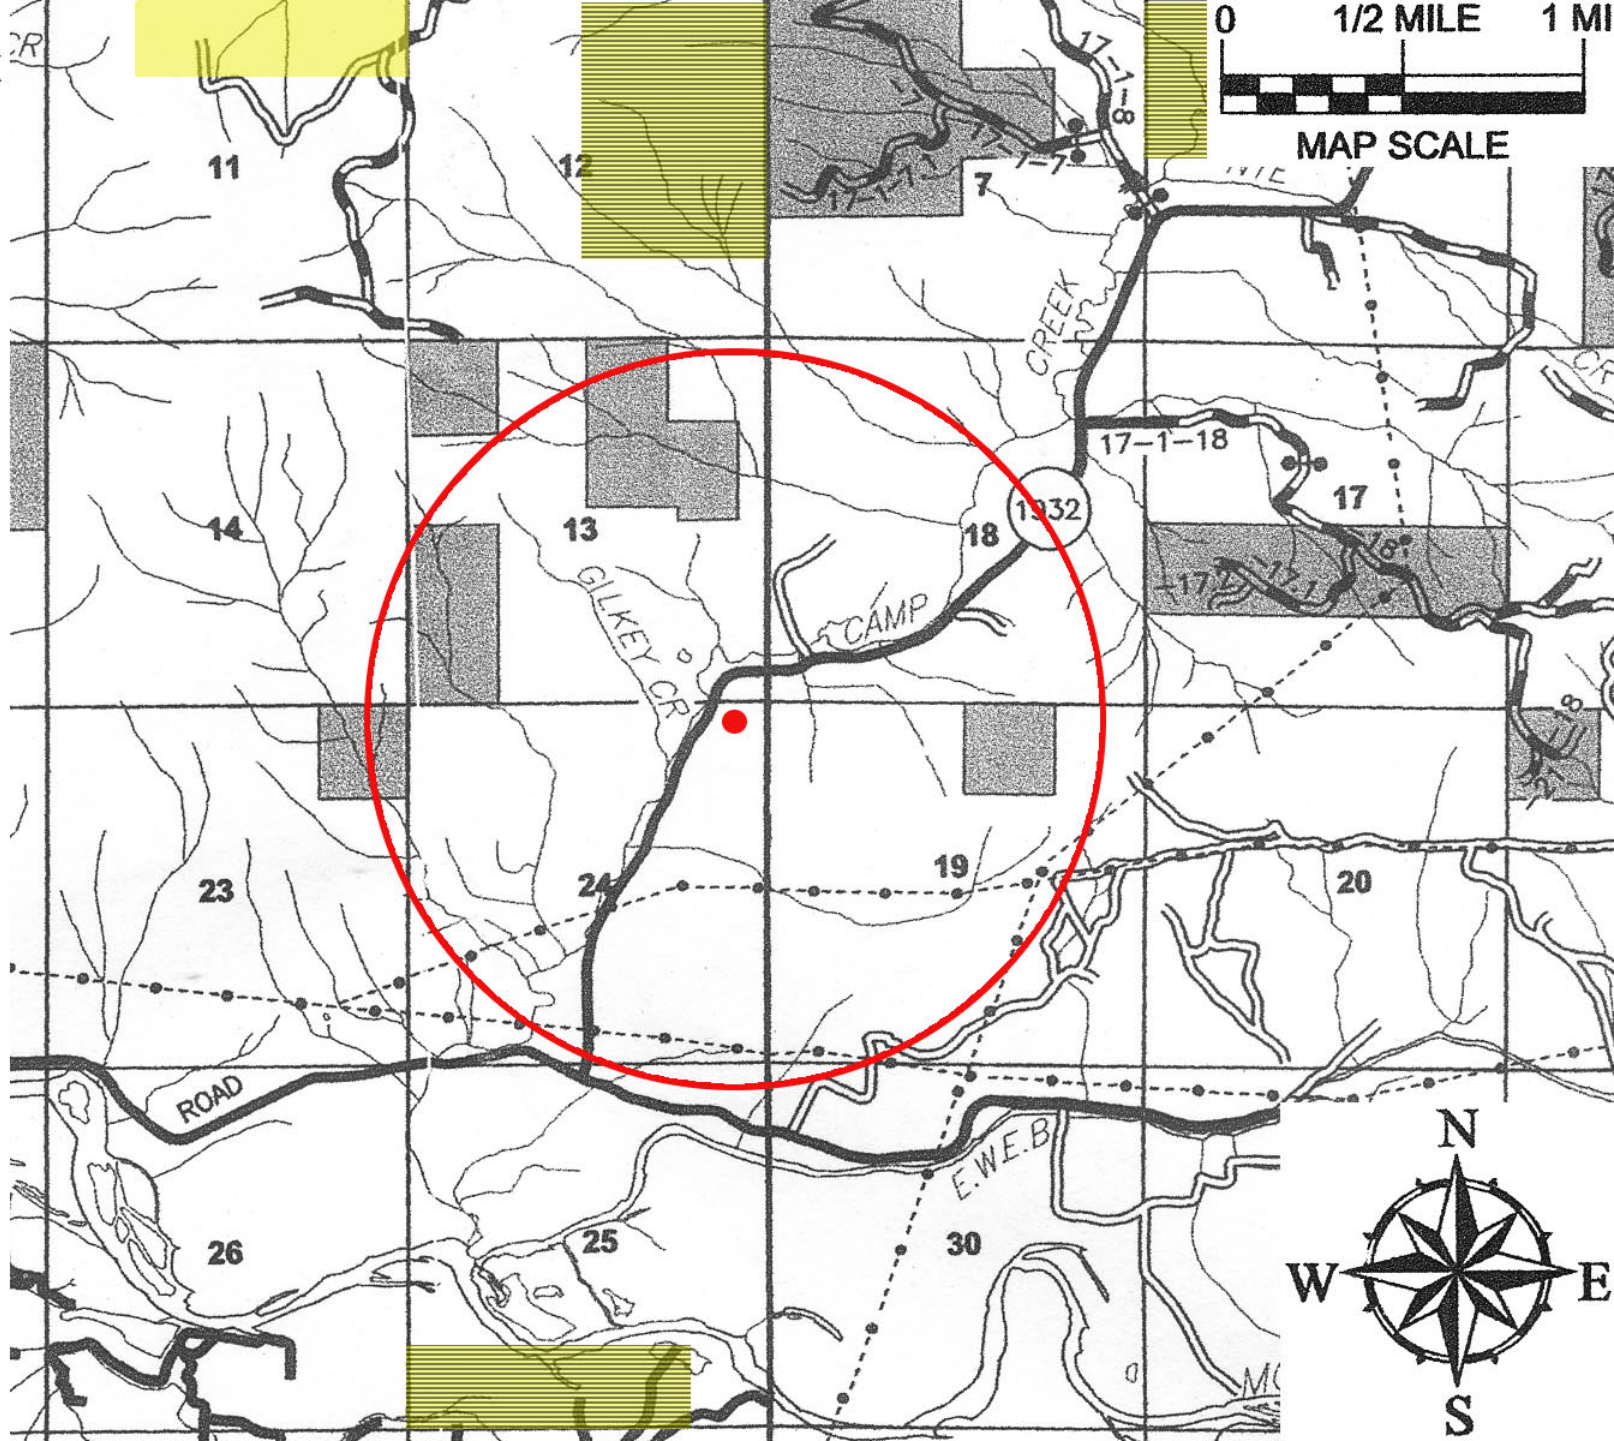

*Lane County Schools and Forestry Spray
Mapping Project 1990 – 2006*

Camp Creek Elementary School

Springfield School District ~ Springfield, Oregon

Presented by
Oregon Toxics Alliance and Forestland Dwellers

*Mapped using data from Oregon Department of Forestry
Forest Activity Computerized Tracking System (FACTS)*

Map Notes

Red Dot is School Location

Red Circle denotes a one-mile radius geographical marker to give a sense of distance from the school

Colored Areas are Sprayed

Camp Creek
School

Camp Creek
School

Legend

1990

MAP SCALE

Aerial
Roadside

Camp Creek
School

Legend

1991

Aerial
Roadside

MAP SCALE

Camp Creek
School

Legend

1992

Aerial
Roadside