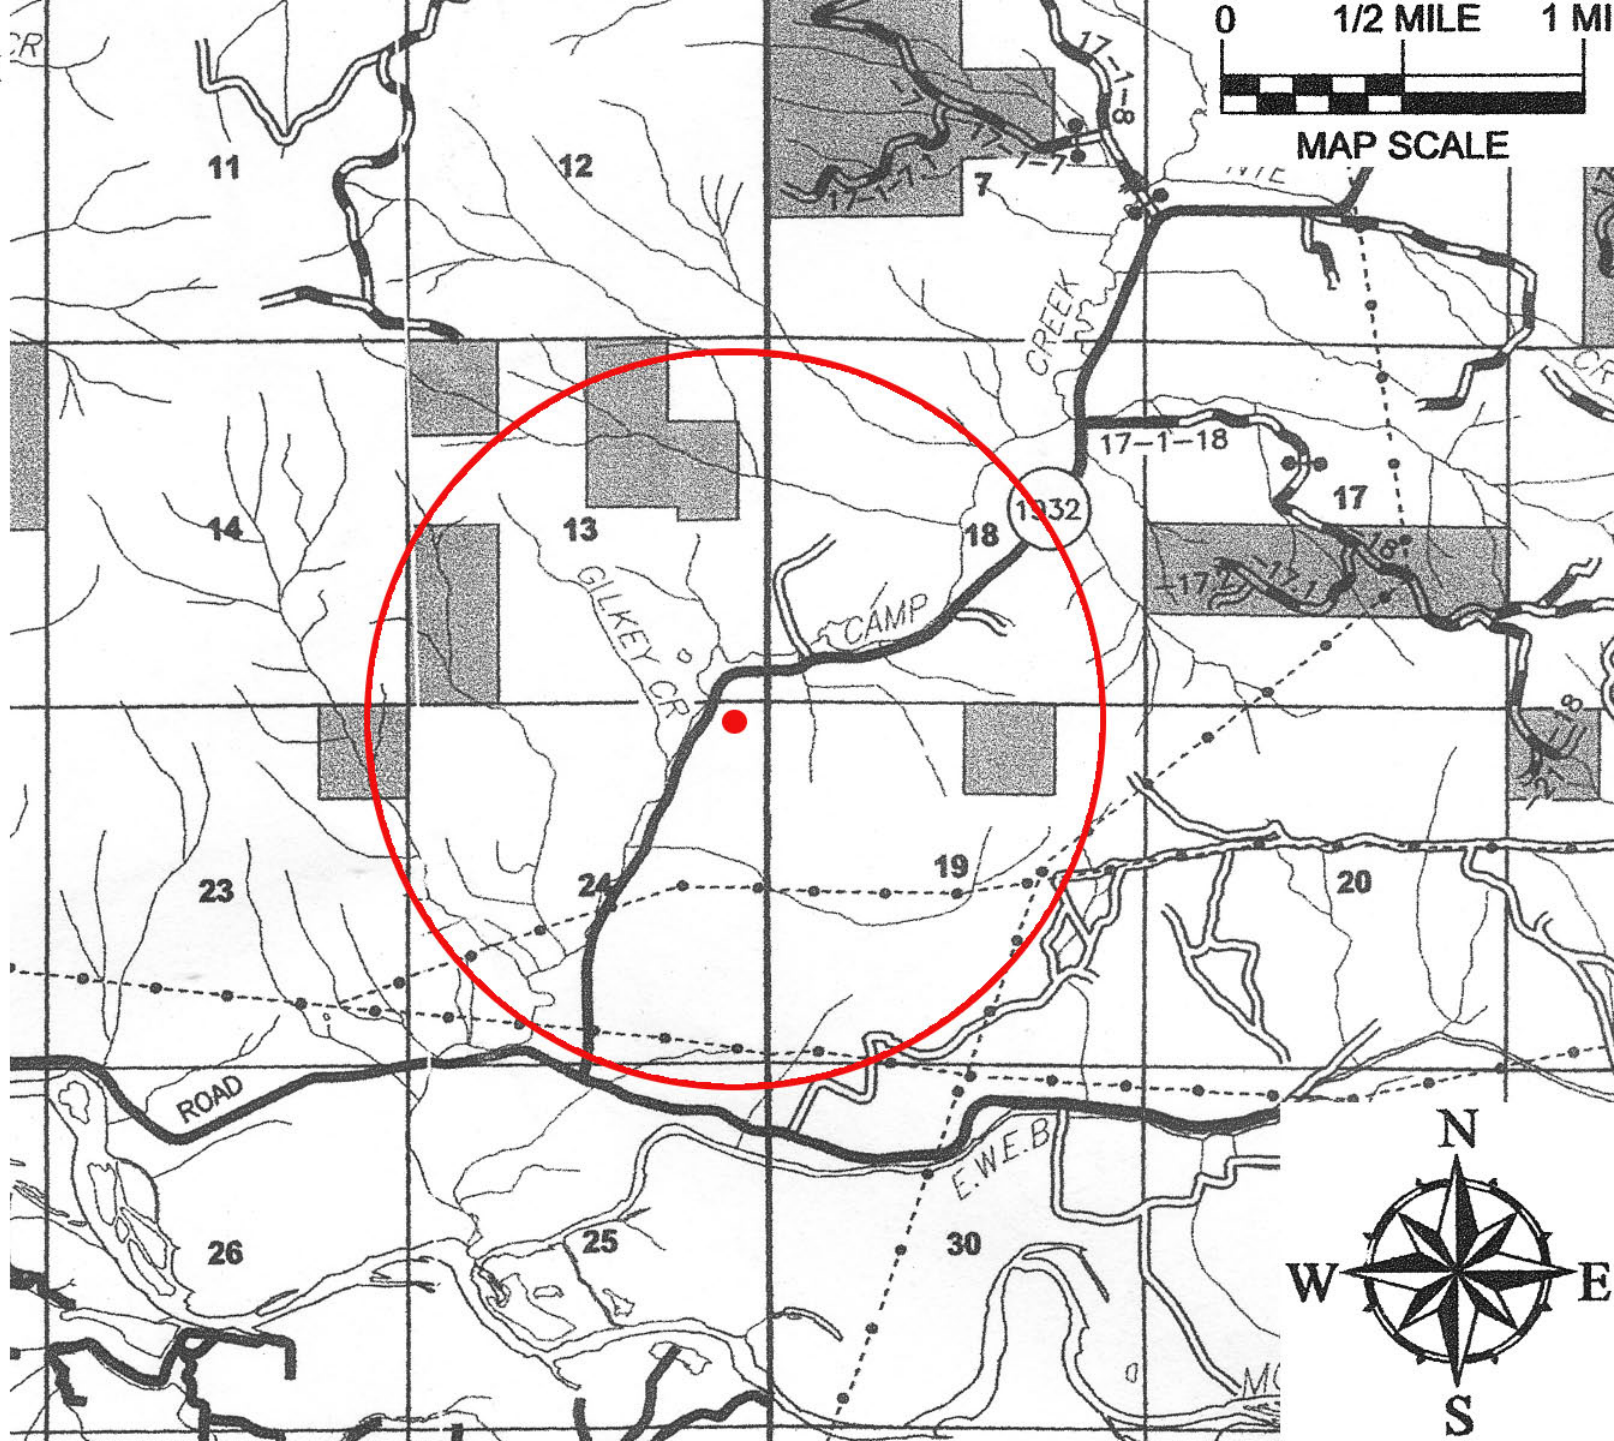

*Lane County Schools and Forestry Spray
Mapping Project 1990 – 2006*

Camp Creek Elementary School

Springfield School District ~ Springfield, Oregon

Presented by
Oregon Toxics Alliance and Forestland Dwellers

*Mapped using data from Oregon Department of Forestry
Forest Activity Computerized Tracking System (FACTS)*

Map Notes

Red Dot is School Location

Red Circle denotes a one-mile radius geographical marker to give a sense of distance from the school

Colored Areas are Sprayed

Camp Creek
School

Camp Creek
School

Legend

1990

MAP SCALE

Aerial
Roadside

Camp Creek
School

Legend

1991

Aerial
Roadside

MAP SCALE

Camp Creek
School

Legend

1992

Aerial
Roadside