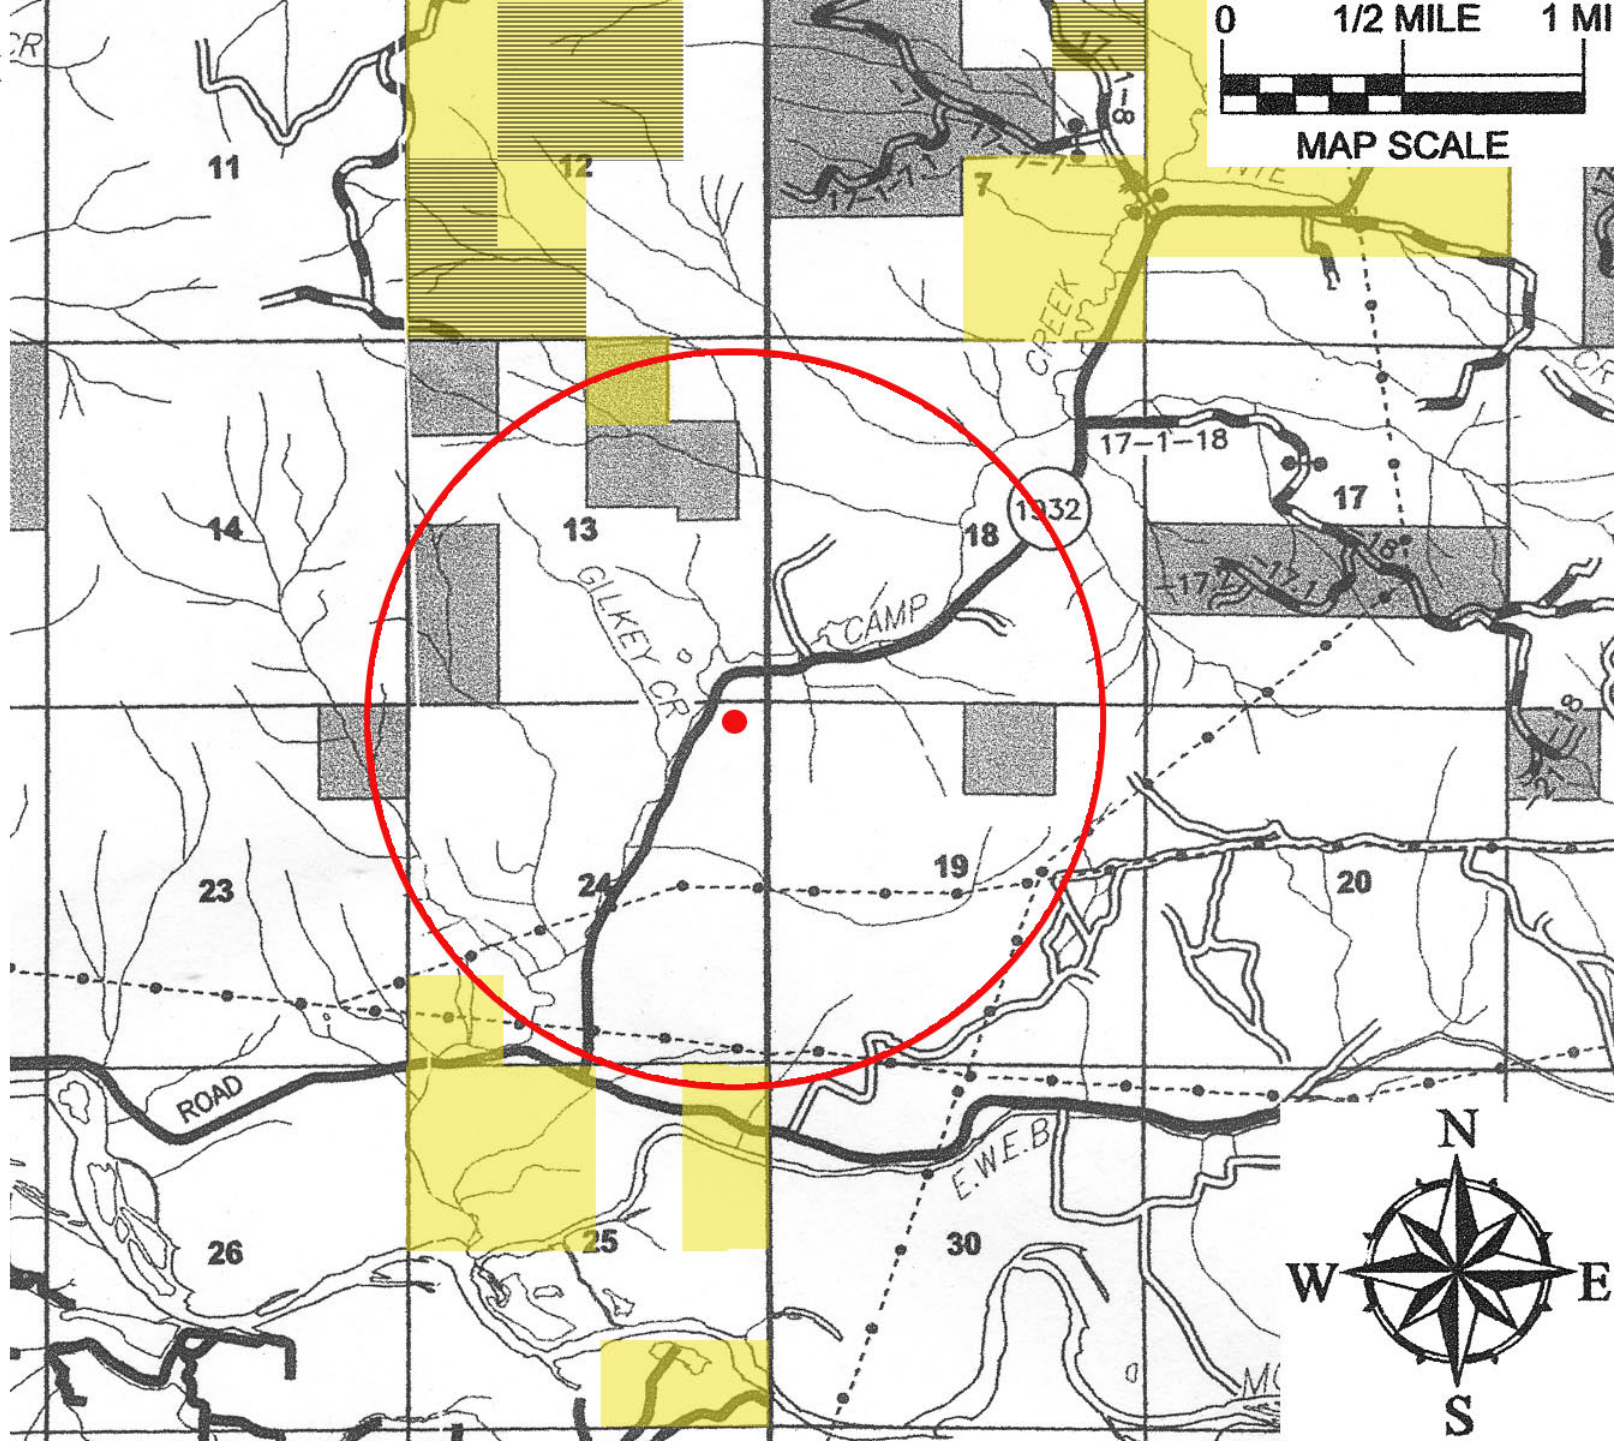

*Lane County Schools and Forestry Spray
Mapping Project 1990 – 2006*

Camp Creek Elementary School

Springfield School District ~ Springfield, Oregon

Presented by
Oregon Toxics Alliance and Forestland Dwellers

*Mapped using data from Oregon Department of Forestry
Forest Activity Computerized Tracking System (FACTS)*

Map Notes

Red Dot is School Location

Red Circle denotes a one-mile radius geographical marker to give a sense of distance from the school

MAP SCALE

1996

Aerial 
Roadside 

Camp Creek
School

Legend

MAP SCALE

1997

Aerial 
Roadside 

Camp Creek
School

Legend

1998

Aerial 
Roadside 

Camp Creek School

Legend

MAP SCALE

1999