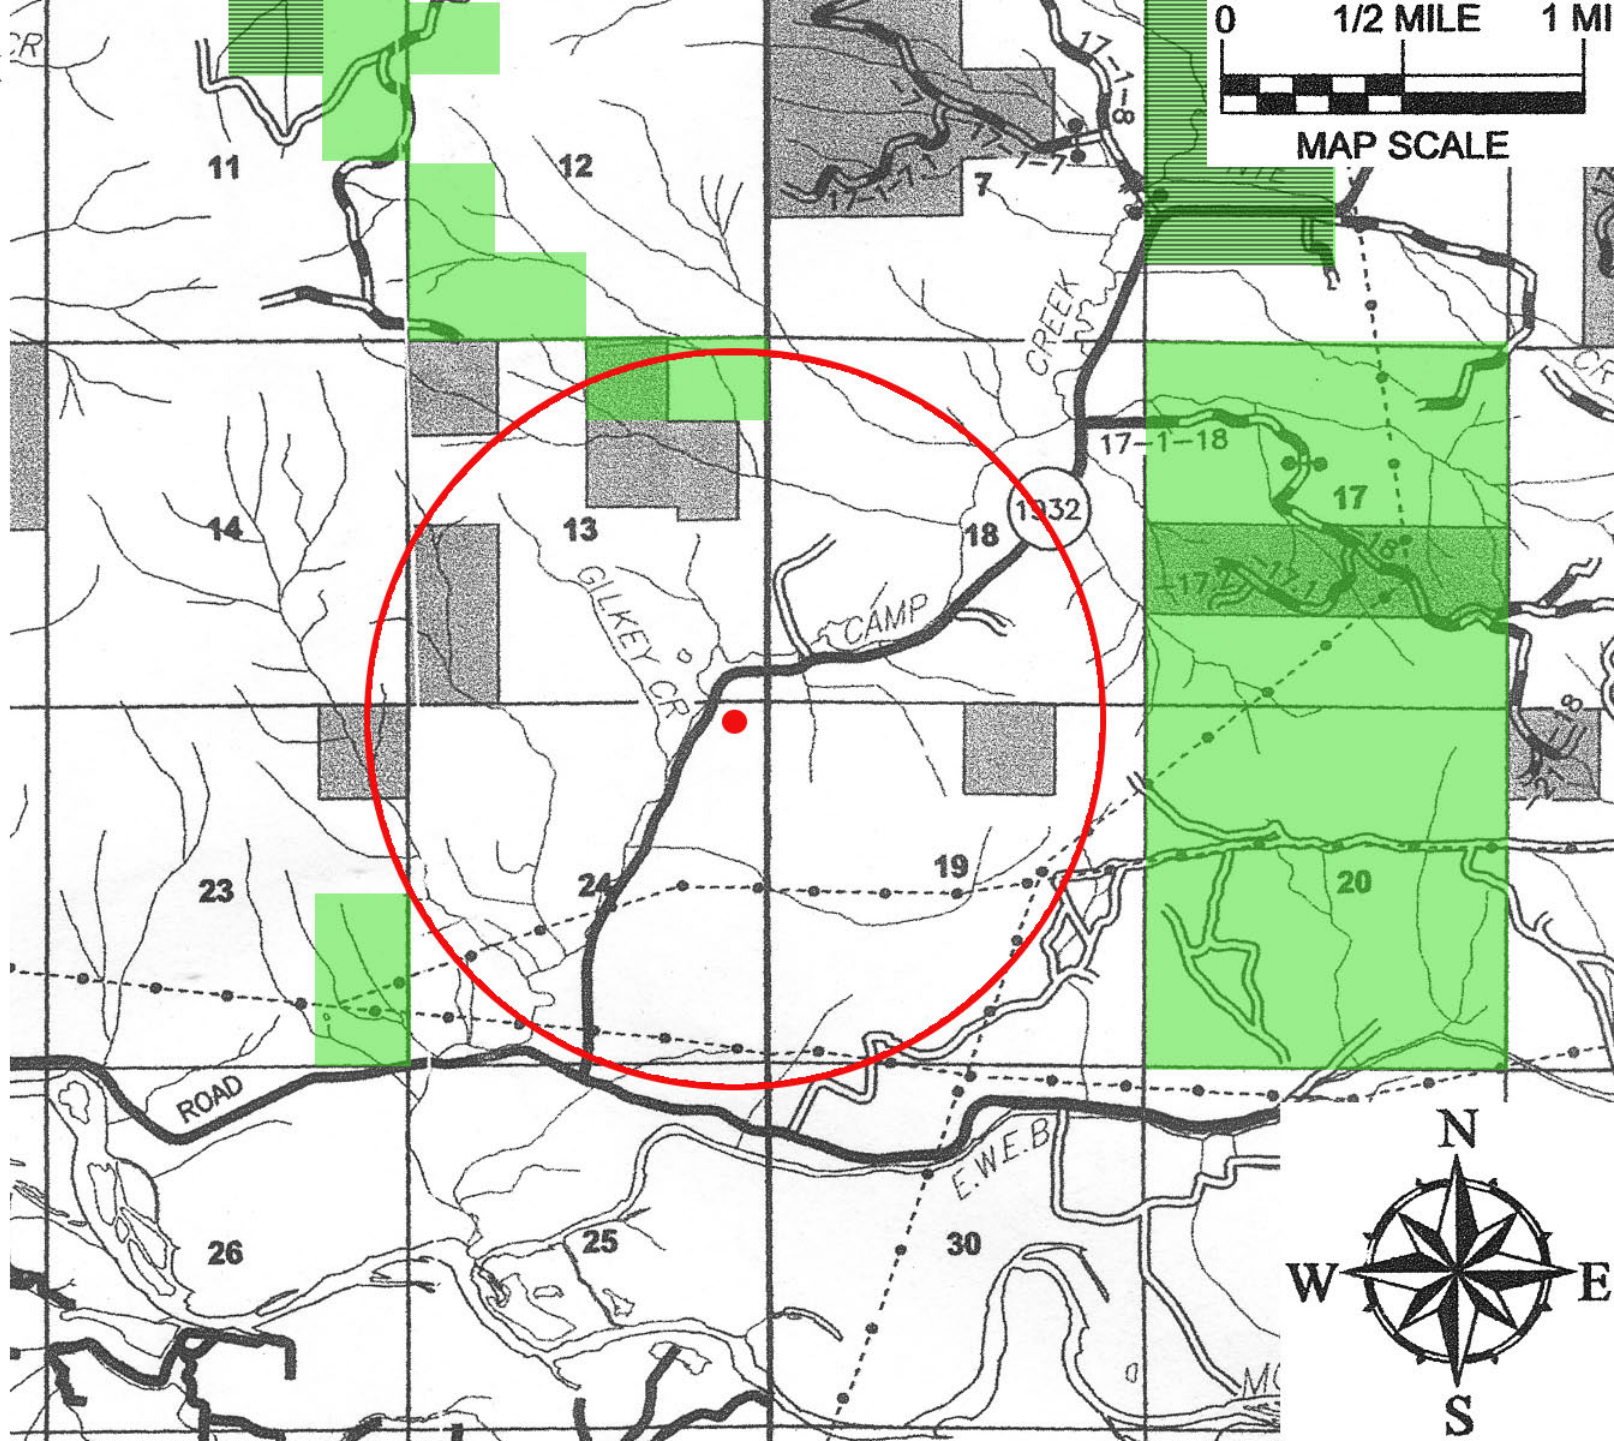

*Mapped using data from Oregon Department of Forestry
Forest Activity Computerized Tracking System (FACTS)*

Map Notes

Red Dot is School Location

Red Circle denotes a one-mile radius geographical marker to give a sense of distance from the school

Colored Areas are Sprayed

Camp Creek
School

Camp Creek
School

Legend

1990

MAP SCALE

Aerial
Roadside

Camp Creek
School

Camp Creek
School

Legend

1993

Aerial
Roadside

MAP SCALE

Camp Creek
School

Legend

1994

Aerial 
Roadside 

Camp Creek
School

Legend

MAP SCALE

1995

Aerial 
Roadside 

Camp Creek
School

Legend