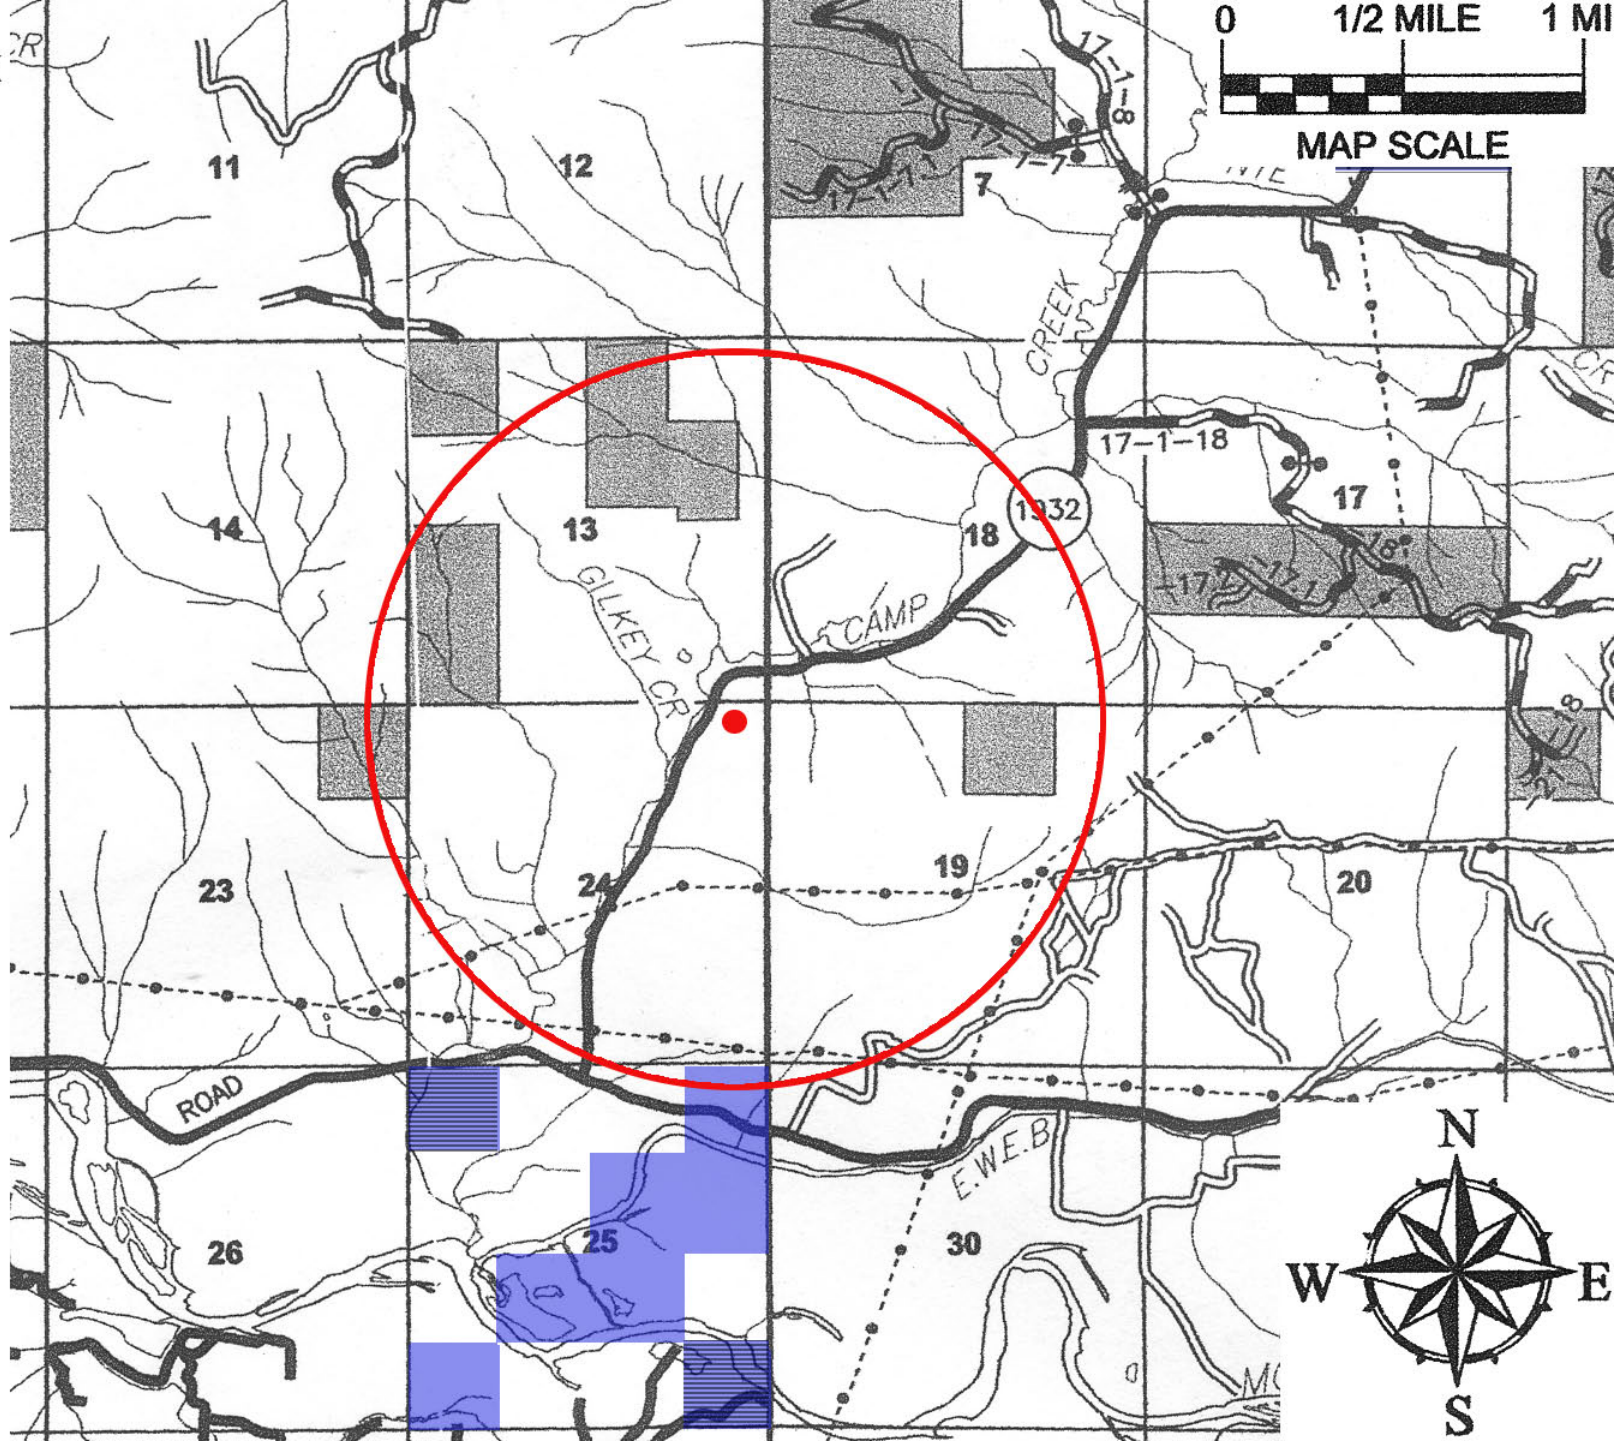

*Lane County Schools and Forestry Spray
Mapping Project 1990 – 2006*

Camp Creek Elementary School

Springfield School District ~ Springfield, Oregon

Presented by
Oregon Toxics Alliance and Forestland Dwellers

*Mapped using data from Oregon Department of Forestry
Forest Activity Computerized Tracking System (FACTS)*

Map Notes

Red Dot is School Location

Red Circle denotes a one-mile radius geographical marker to give a sense of distance from the school

Colored Areas are Sprayed

Camp Creek
School

Camp Creek
School

Legend

1990

MAP SCALE

Aerial
Roadside

Camp Creek
School

Legend

1991

Aerial
Roadside

MAP SCALE

Camp Creek
School

Legend

1992

Aerial
Roadside