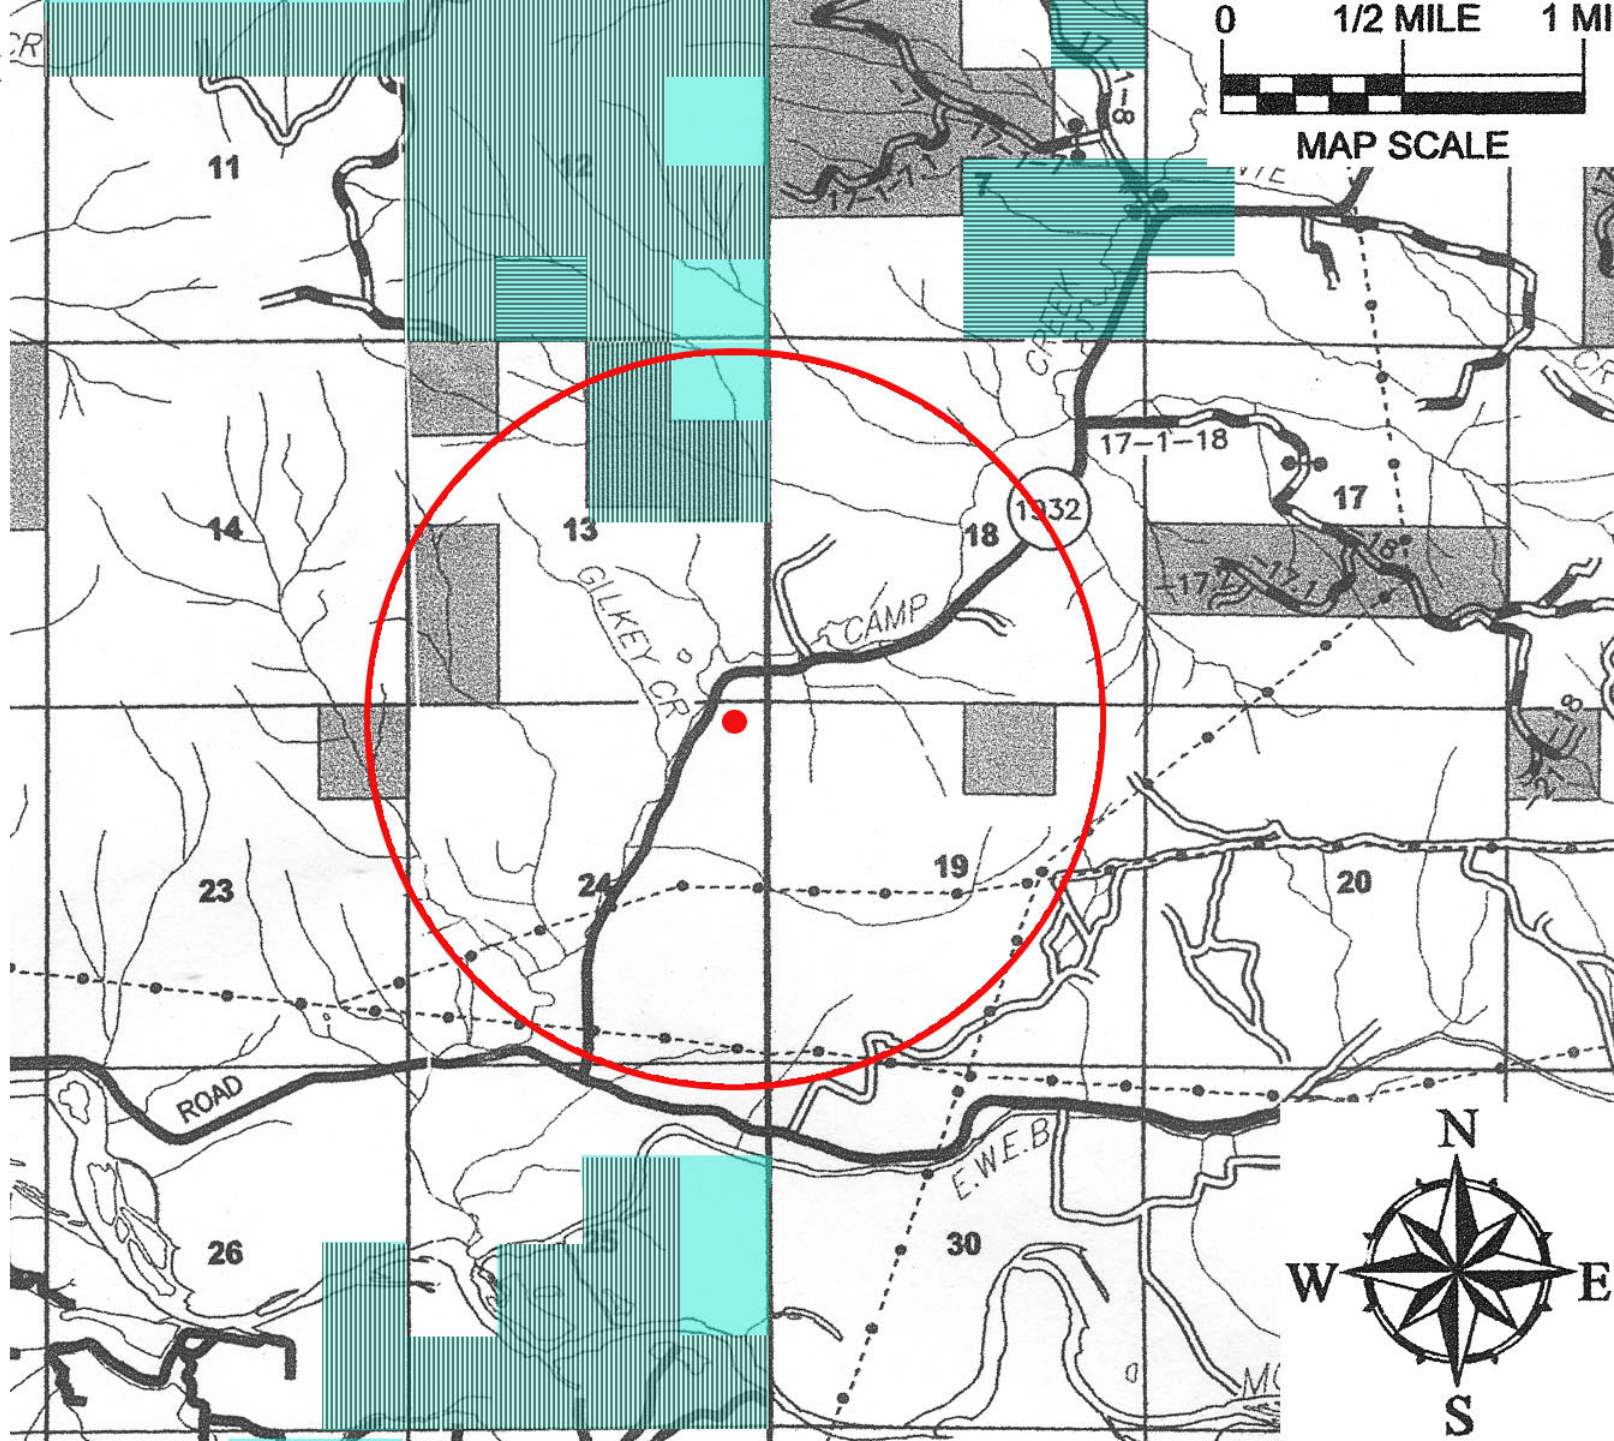

Camp Creek
School

Legend

2001

Aerial
Roadside

MAP SCALE