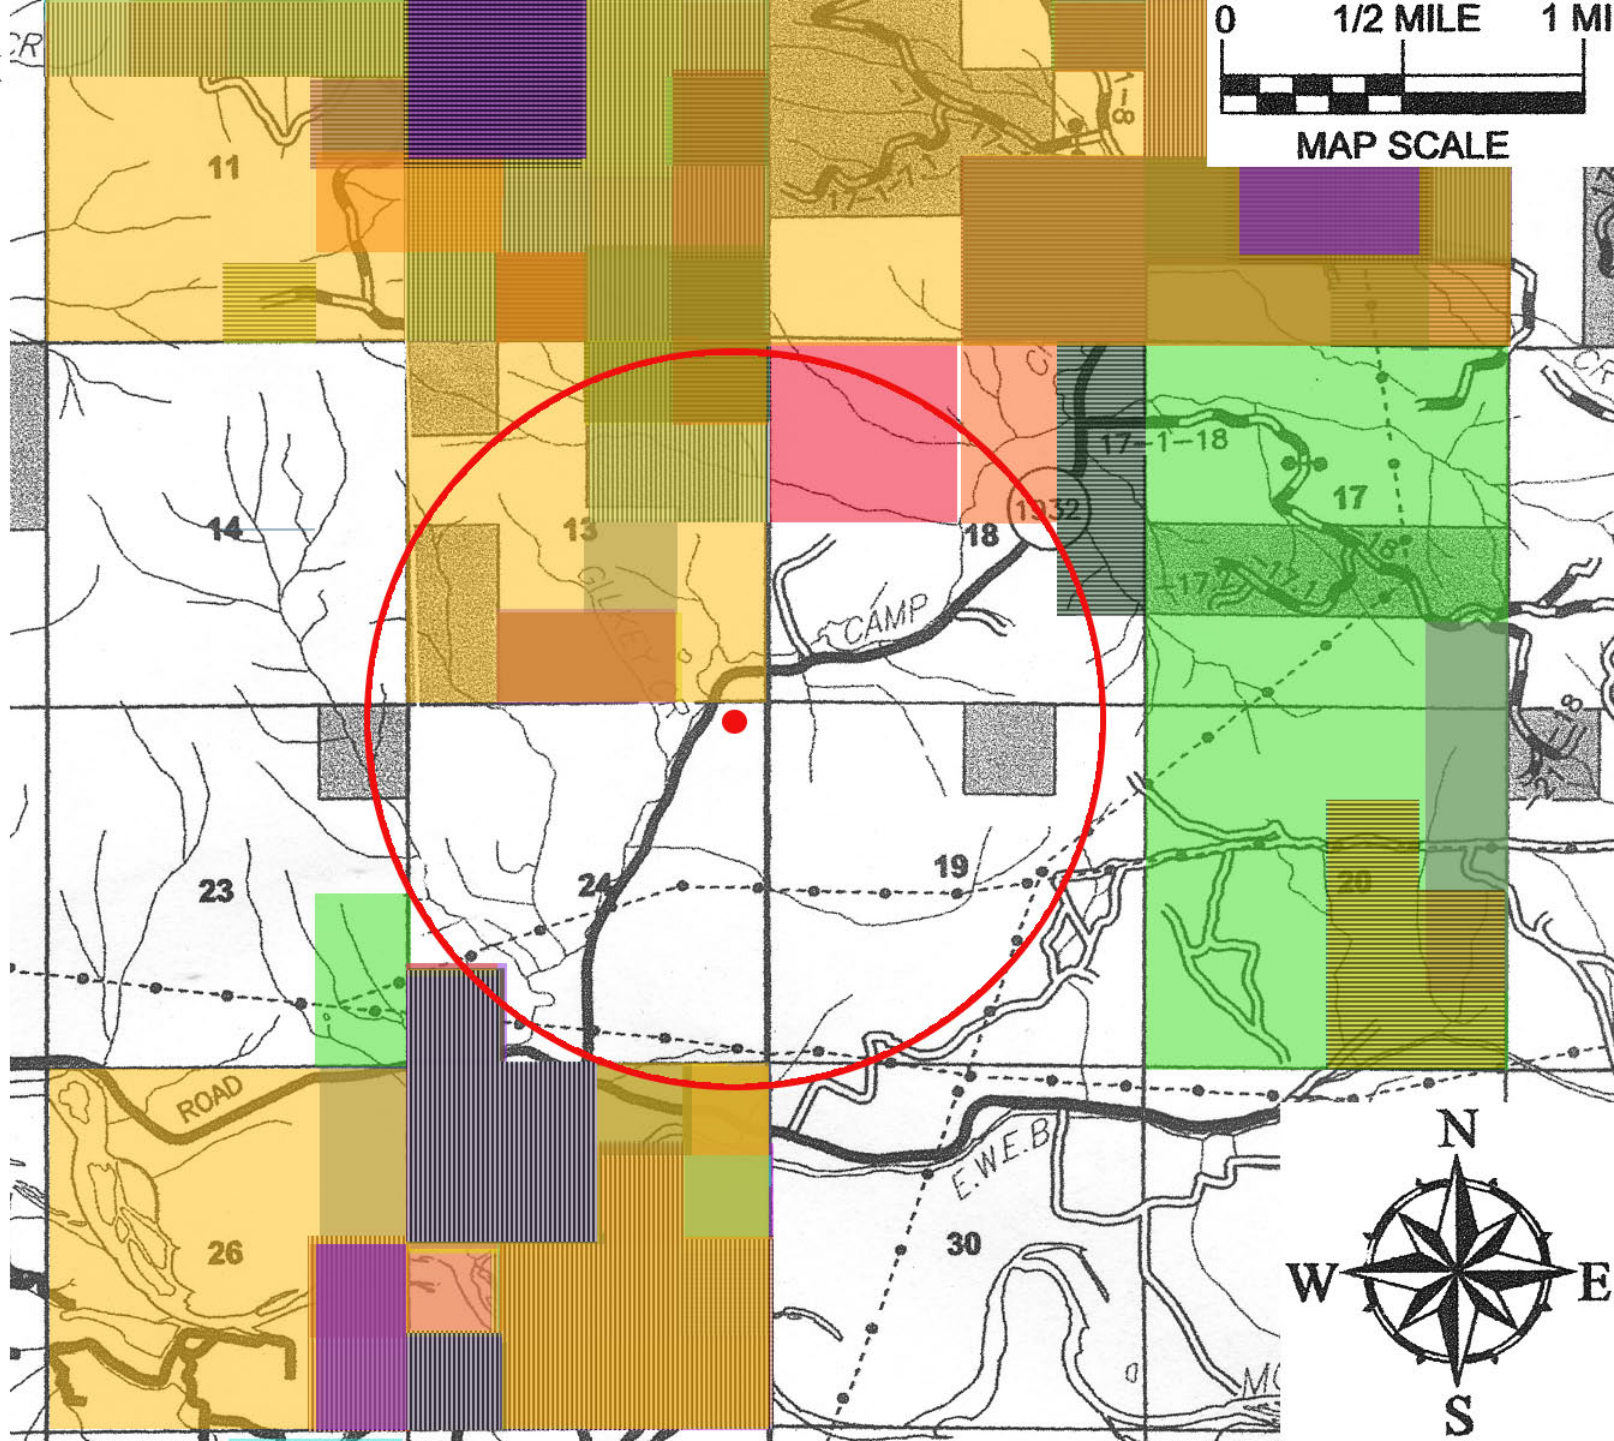

Legend

- 1990
- 1991
- 1992
- 1993
- 1994
- 1995
- 1996
- 1997
- 1998
- 1999
- 2000
- 2001
- 2002
- 2003
- 2004
- 2005
- 2006
- 2007

- Aerial
- Roadside