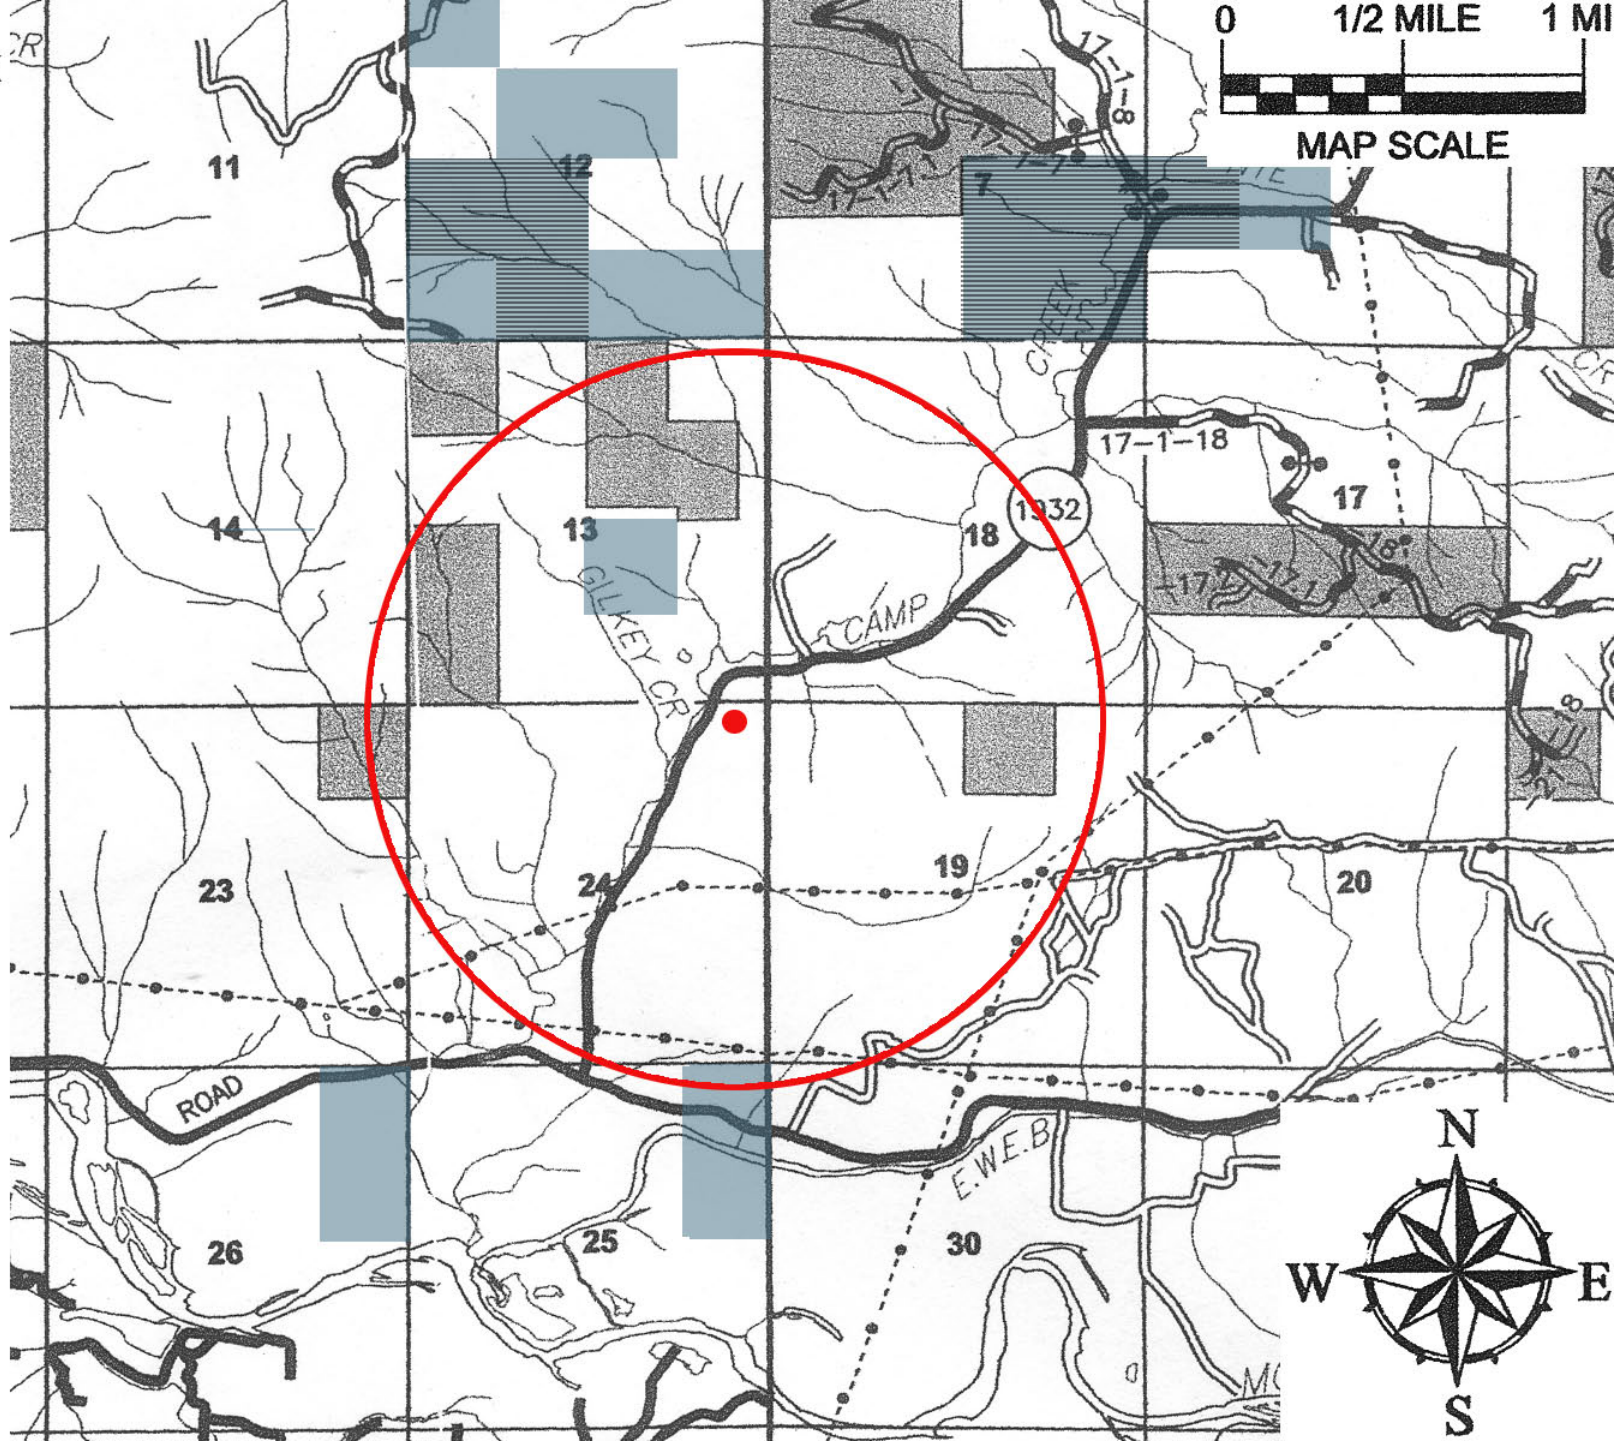

*Mapped using data from Oregon Department of Forestry
Forest Activity Computerized Tracking System (FACTS)*

Map Notes

Red Dot is School Location

Red Circle denotes a one-mile radius geographical marker to give a sense of distance from the school

MAP SCALE

1996

Aerial 
Roadside 

Camp Creek
School

Legend

MAP SCALE

1997

Aerial 
Roadside 

Camp Creek
School

Legend

1998

Aerial 
Roadside 

Camp Creek School

Legend

MAP SCALE

1999