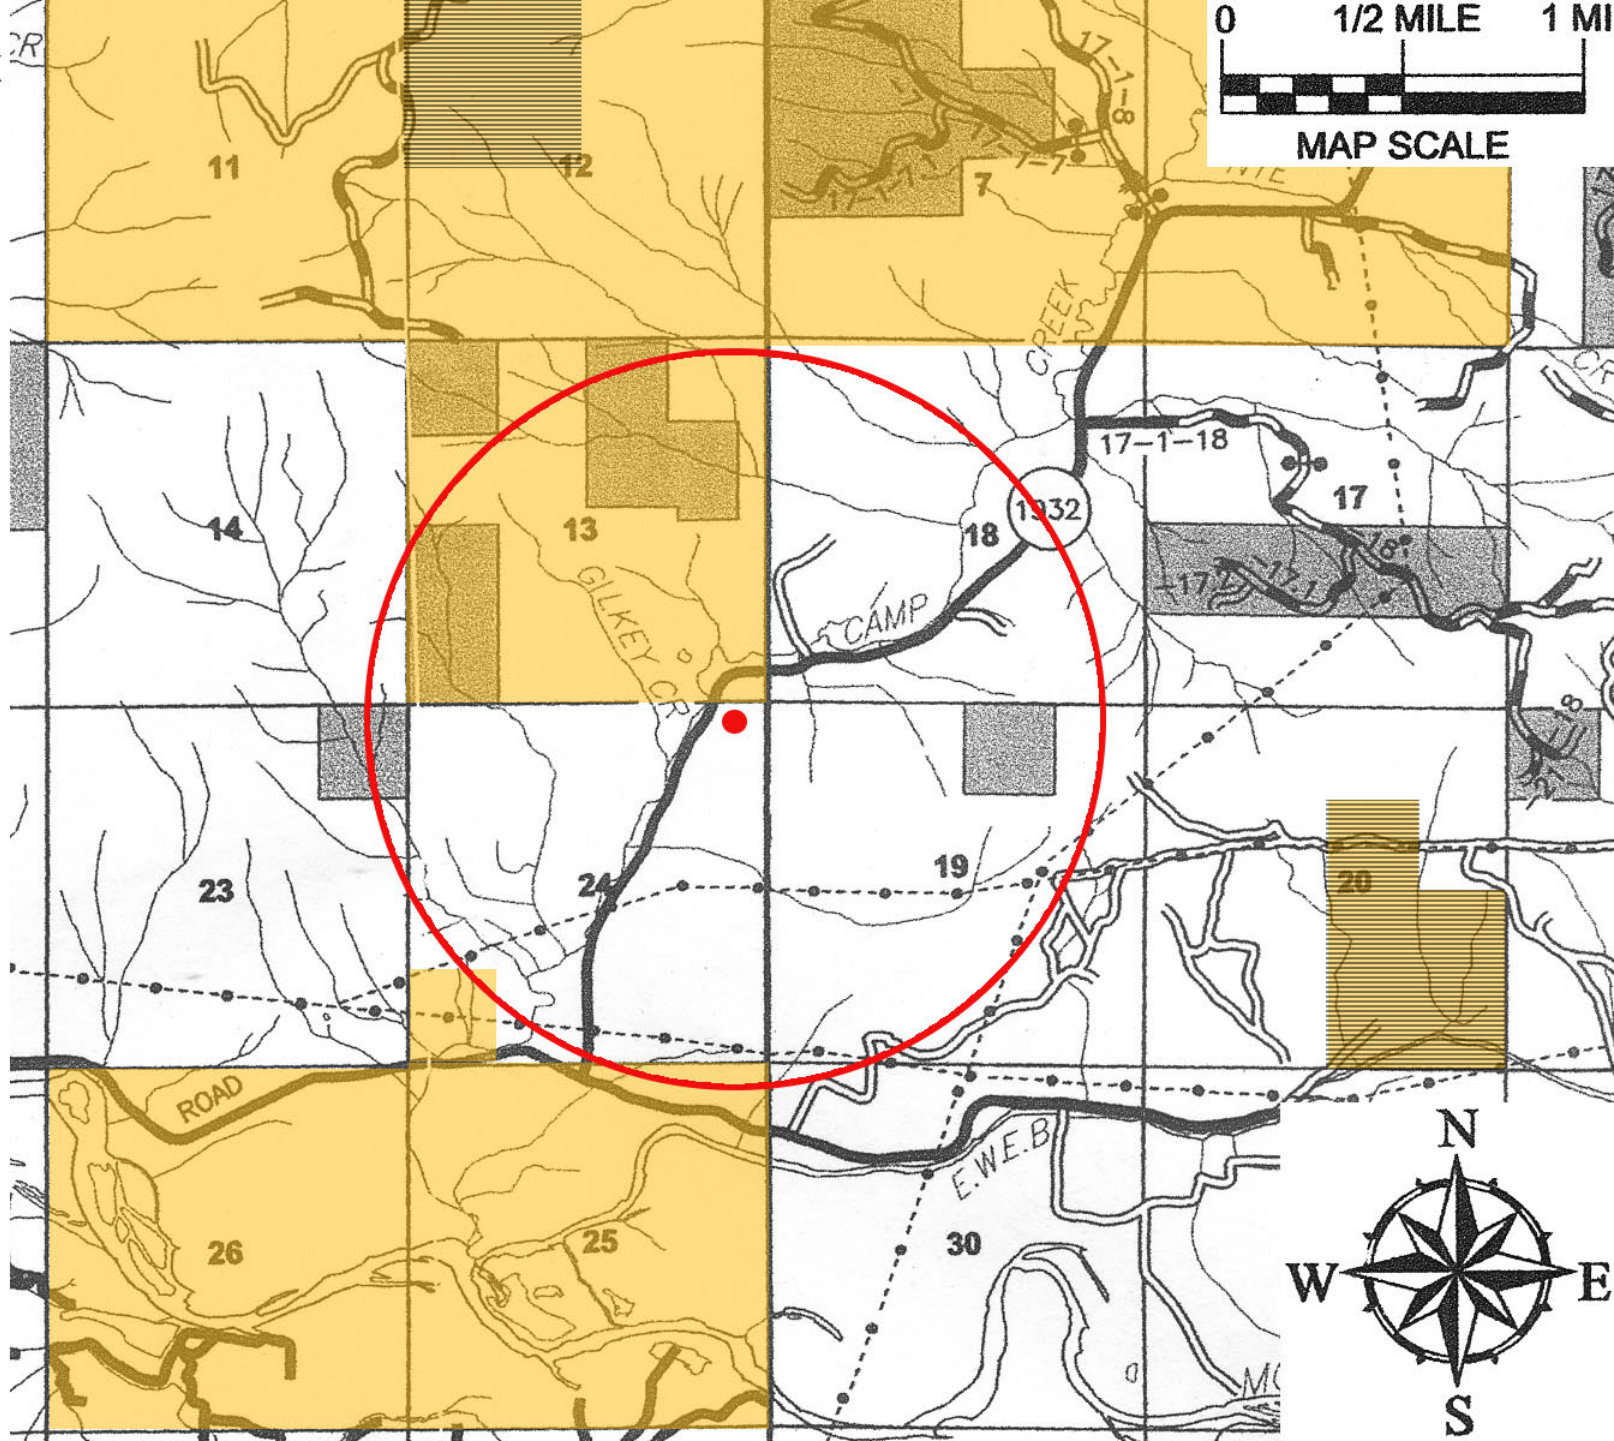

Camp Creek
School

Legend

2005

Aerial
Roadside