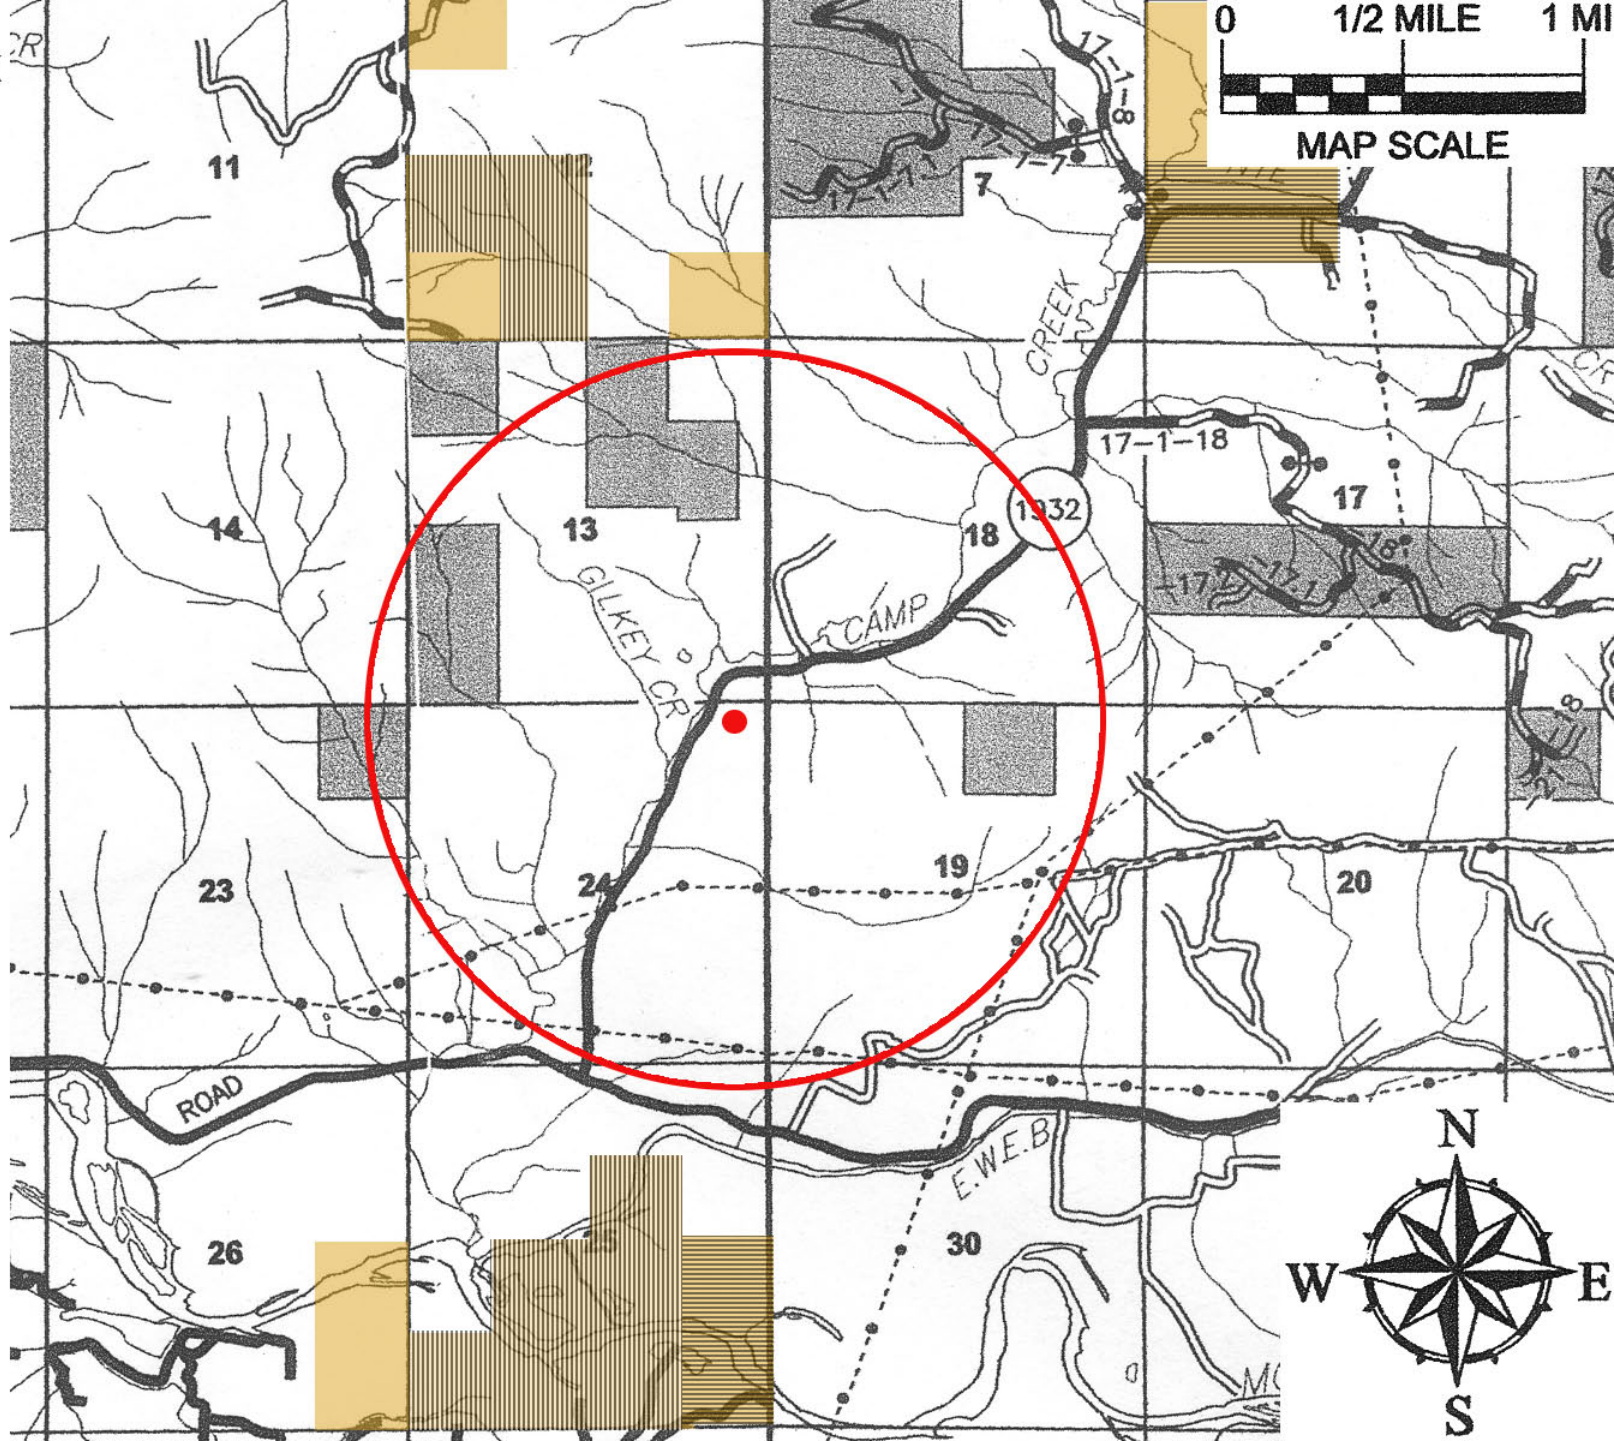

*Mapped using data from Oregon Department of Forestry
Forest Activity Computerized Tracking System (FACTS)*

Map Notes

Red Dot is School Location

Red Circle denotes a one-mile radius geographical marker to give a sense of distance from the school

Aerial 
Roadside 

Camp Creek
School

Legend

MAP SCALE

1995

Aerial 
Roadside 

Camp Creek
School

Legend