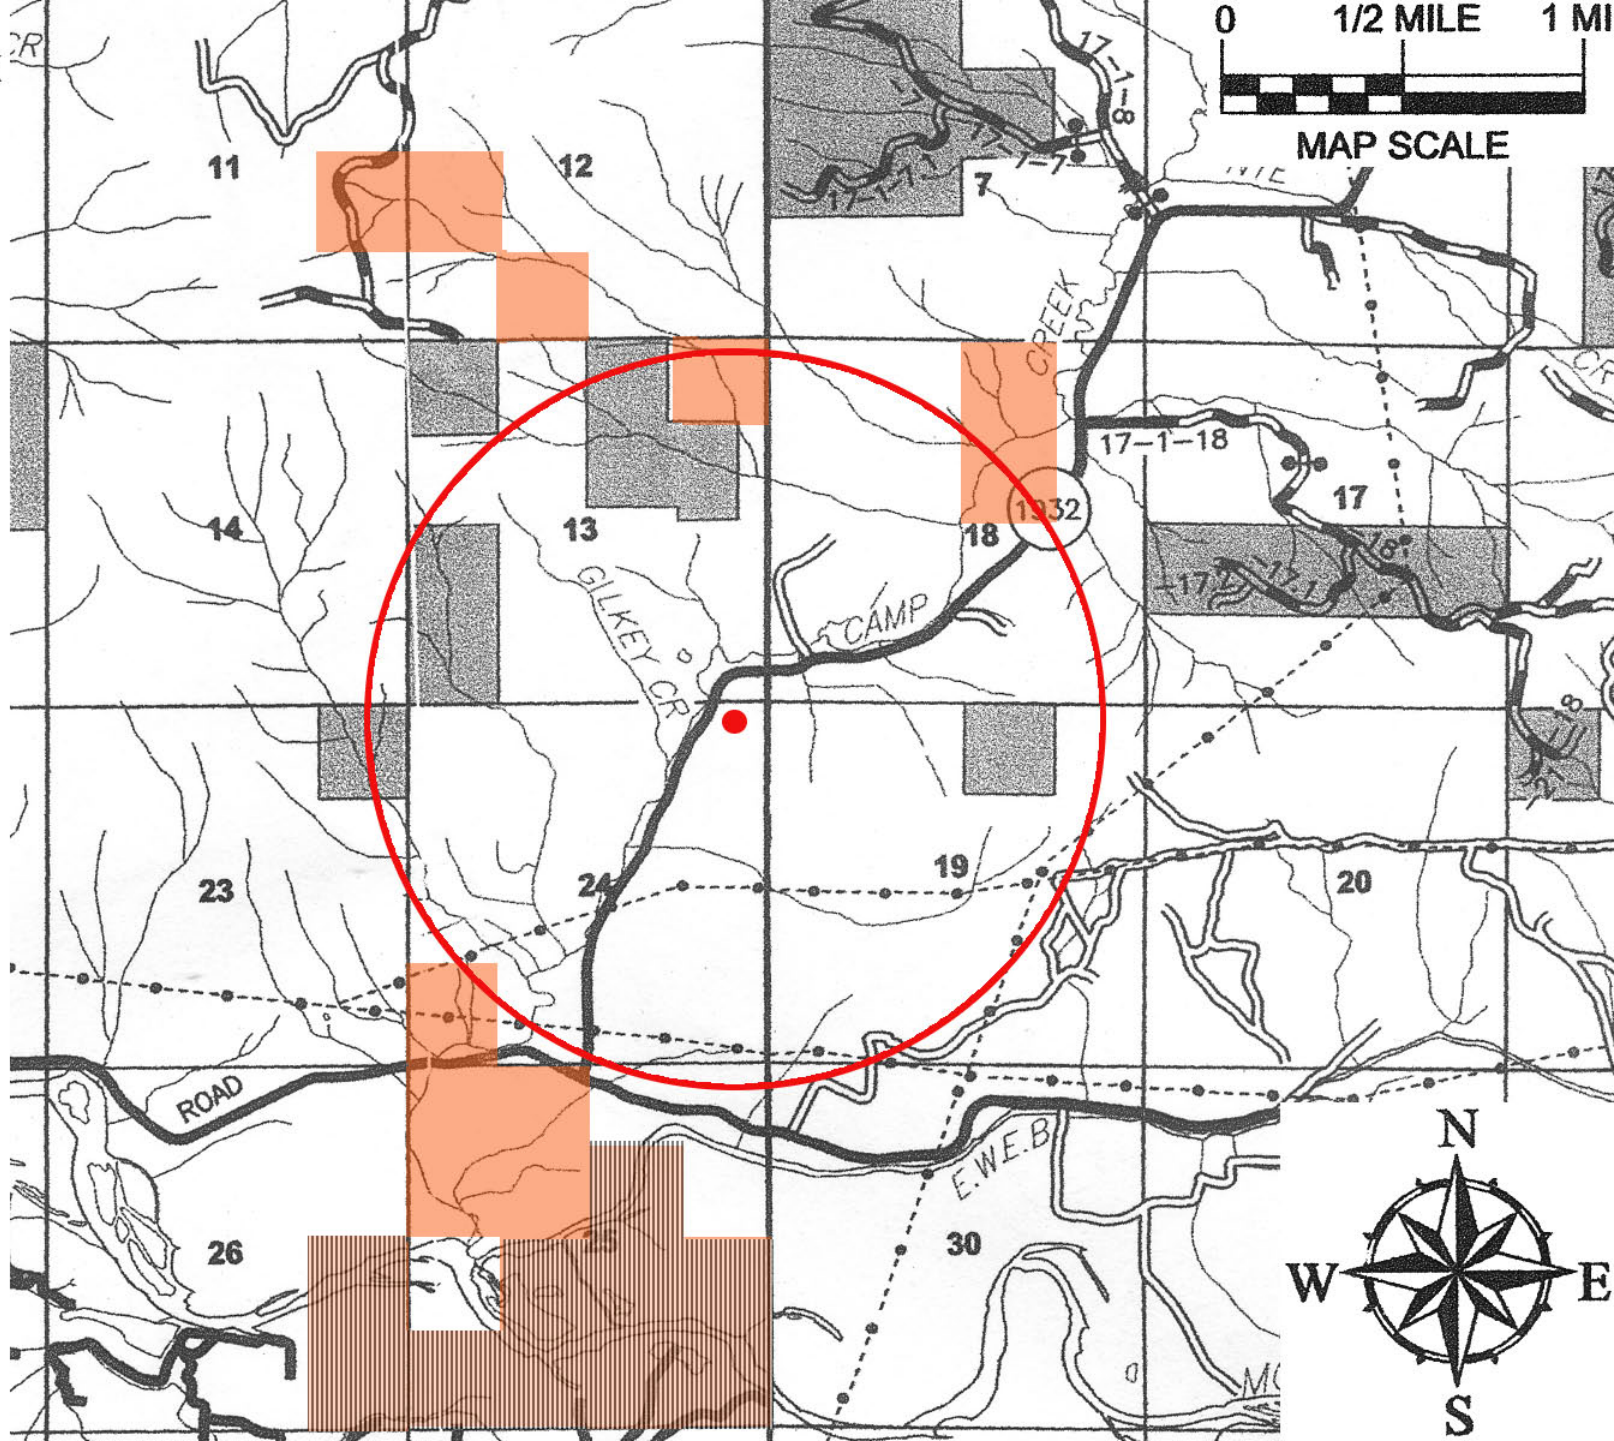

MAP SCALE

2002

Aerial
Roadside