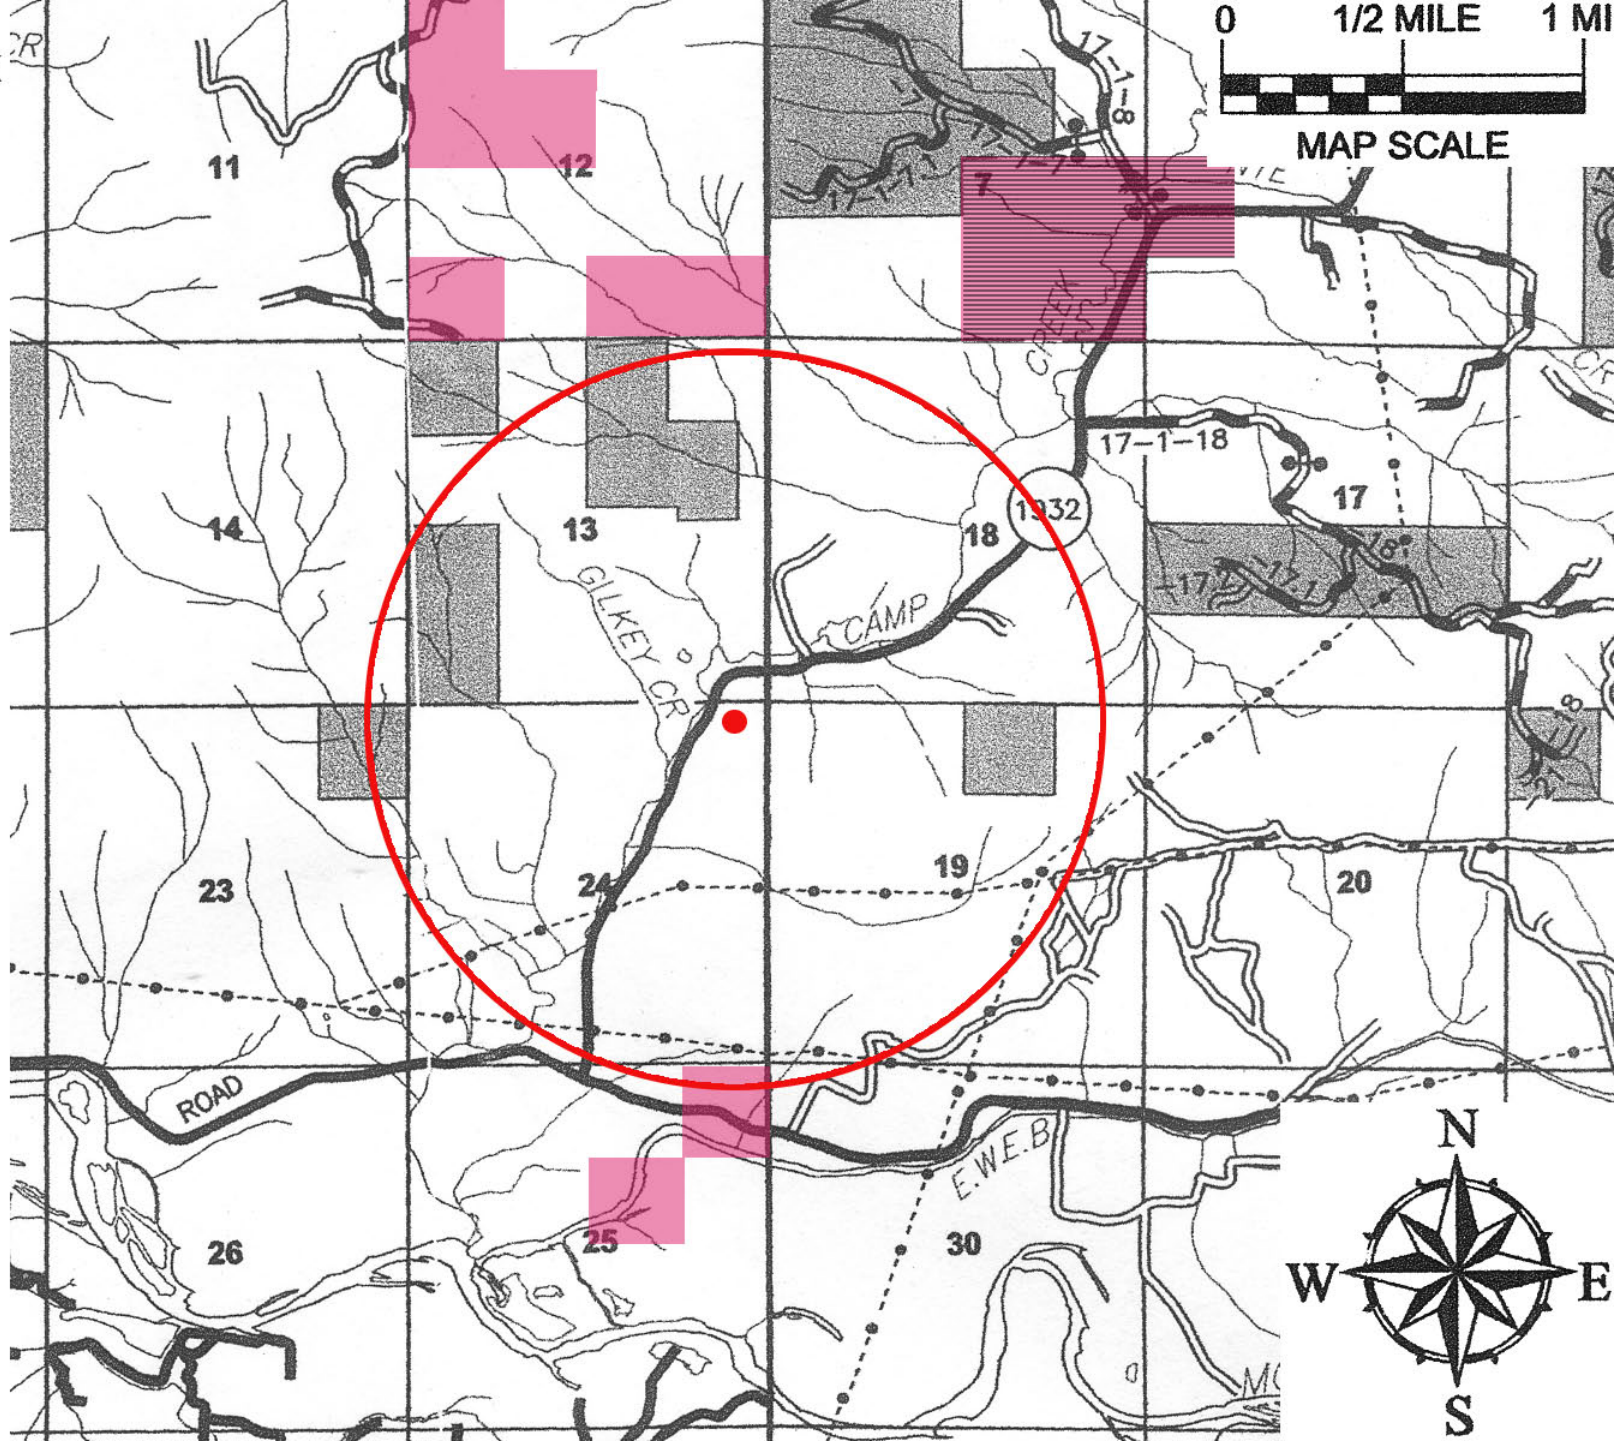

*Mapped using data from Oregon Department of Forestry
Forest Activity Computerized Tracking System (FACTS)*

Map Notes

Red Dot is School Location

Red Circle denotes a one-mile radius geographical marker to give a sense of distance from the school

Aerial 
Roadside 

Camp Creek
School

Legend

MAP SCALE

1995

Aerial 
Roadside 

Camp Creek
School

Legend

MAP SCALE

1996

Aerial 
Roadside 

Camp Creek
School

Legend

MAP SCALE

1997

Aerial 
Roadside 