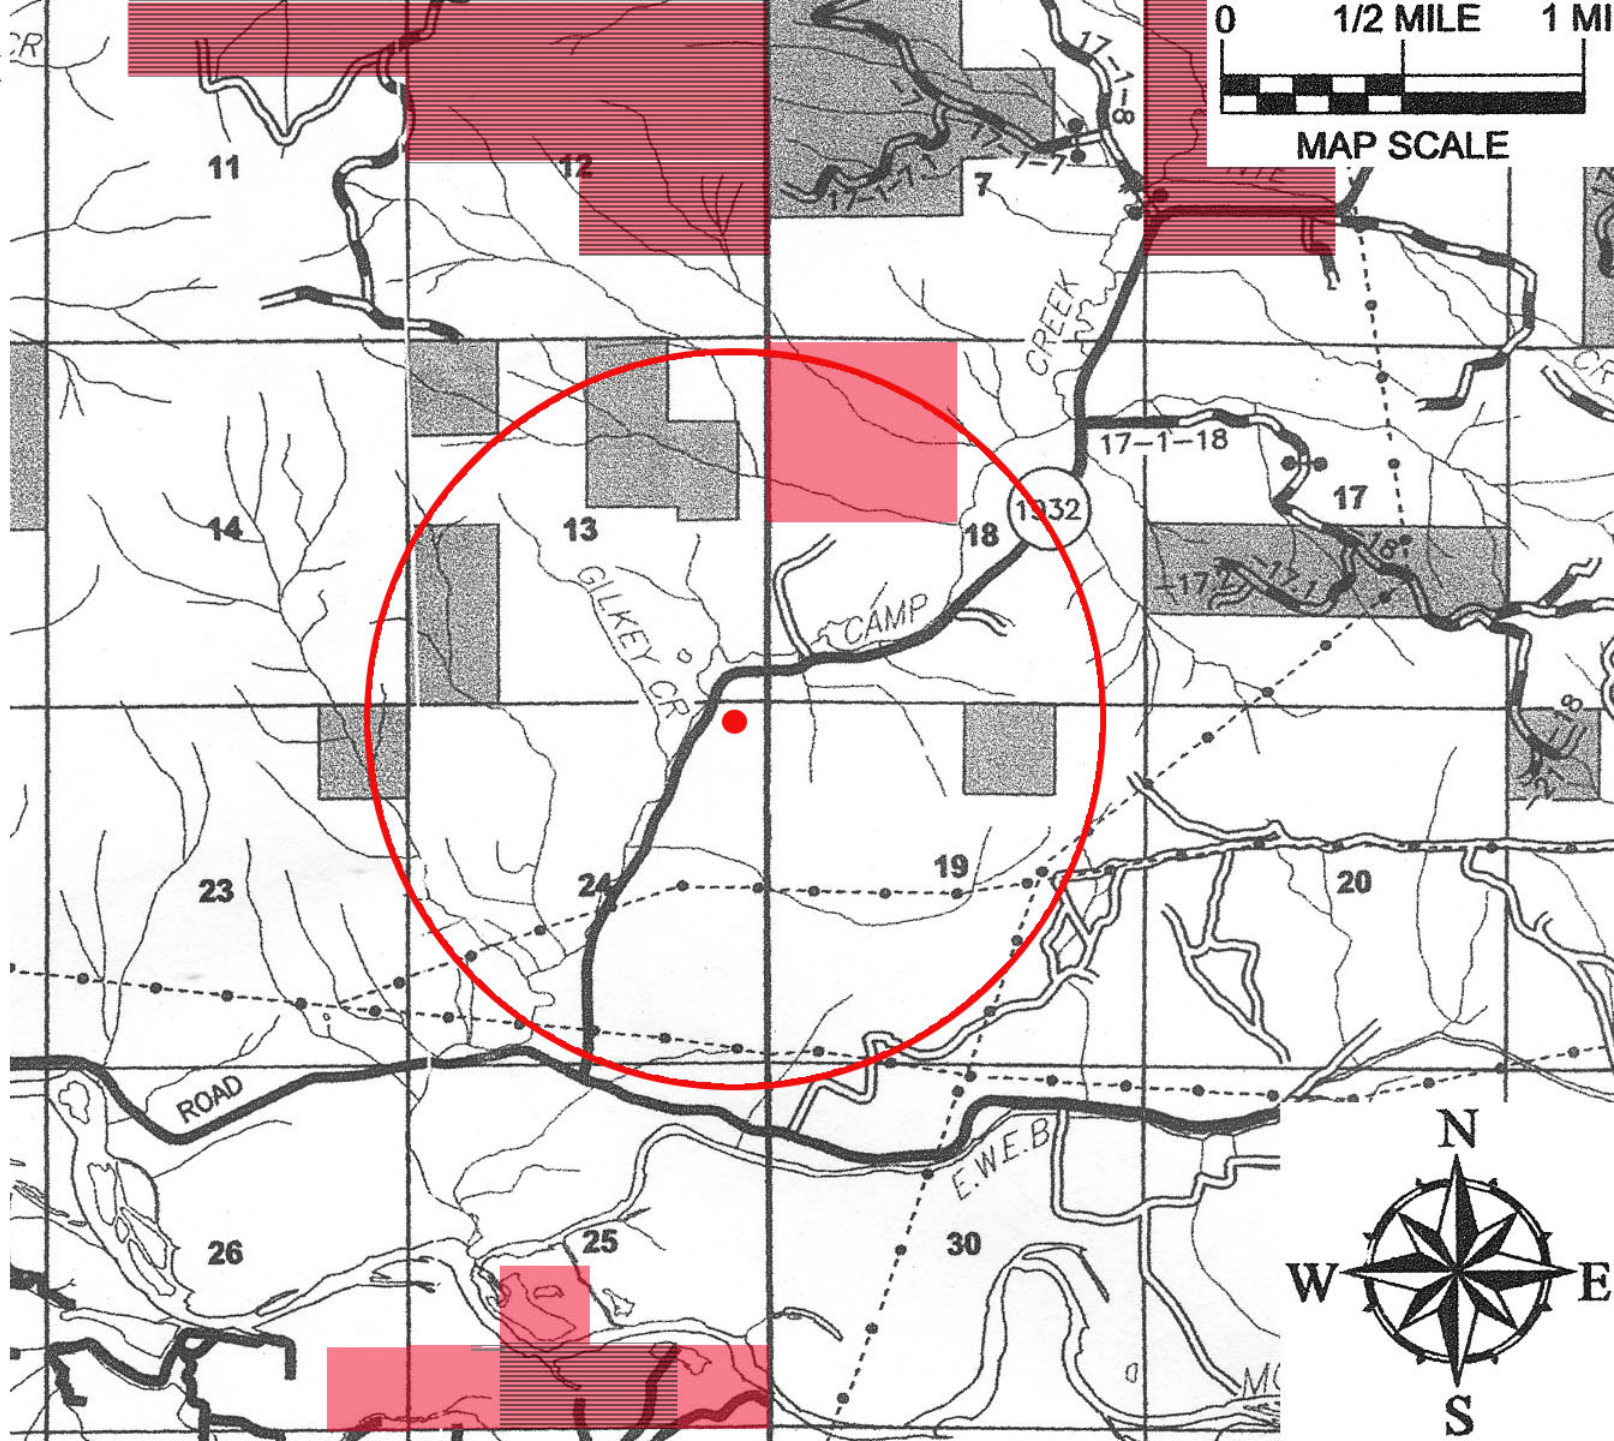

*Mapped using data from Oregon Department of Forestry
Forest Activity Computerized Tracking System (FACTS)*

Map Notes

Red Dot is School Location

Red Circle denotes a one-mile radius geographical marker to give a sense of distance from the school

Colored Areas are Sprayed

Camp Creek
School

Camp Creek
School

Legend

1990

MAP SCALE

Aerial
Roadside

Camp Creek
School

Legend

1991

Aerial
Roadside

MAP SCALE

Camp Creek
School

Legend

1992

Aerial
Roadside

Camp Creek
School

Legend

1993

Aerial
Roadside

MAP SCALE

Camp Creek
School

Legend

1994