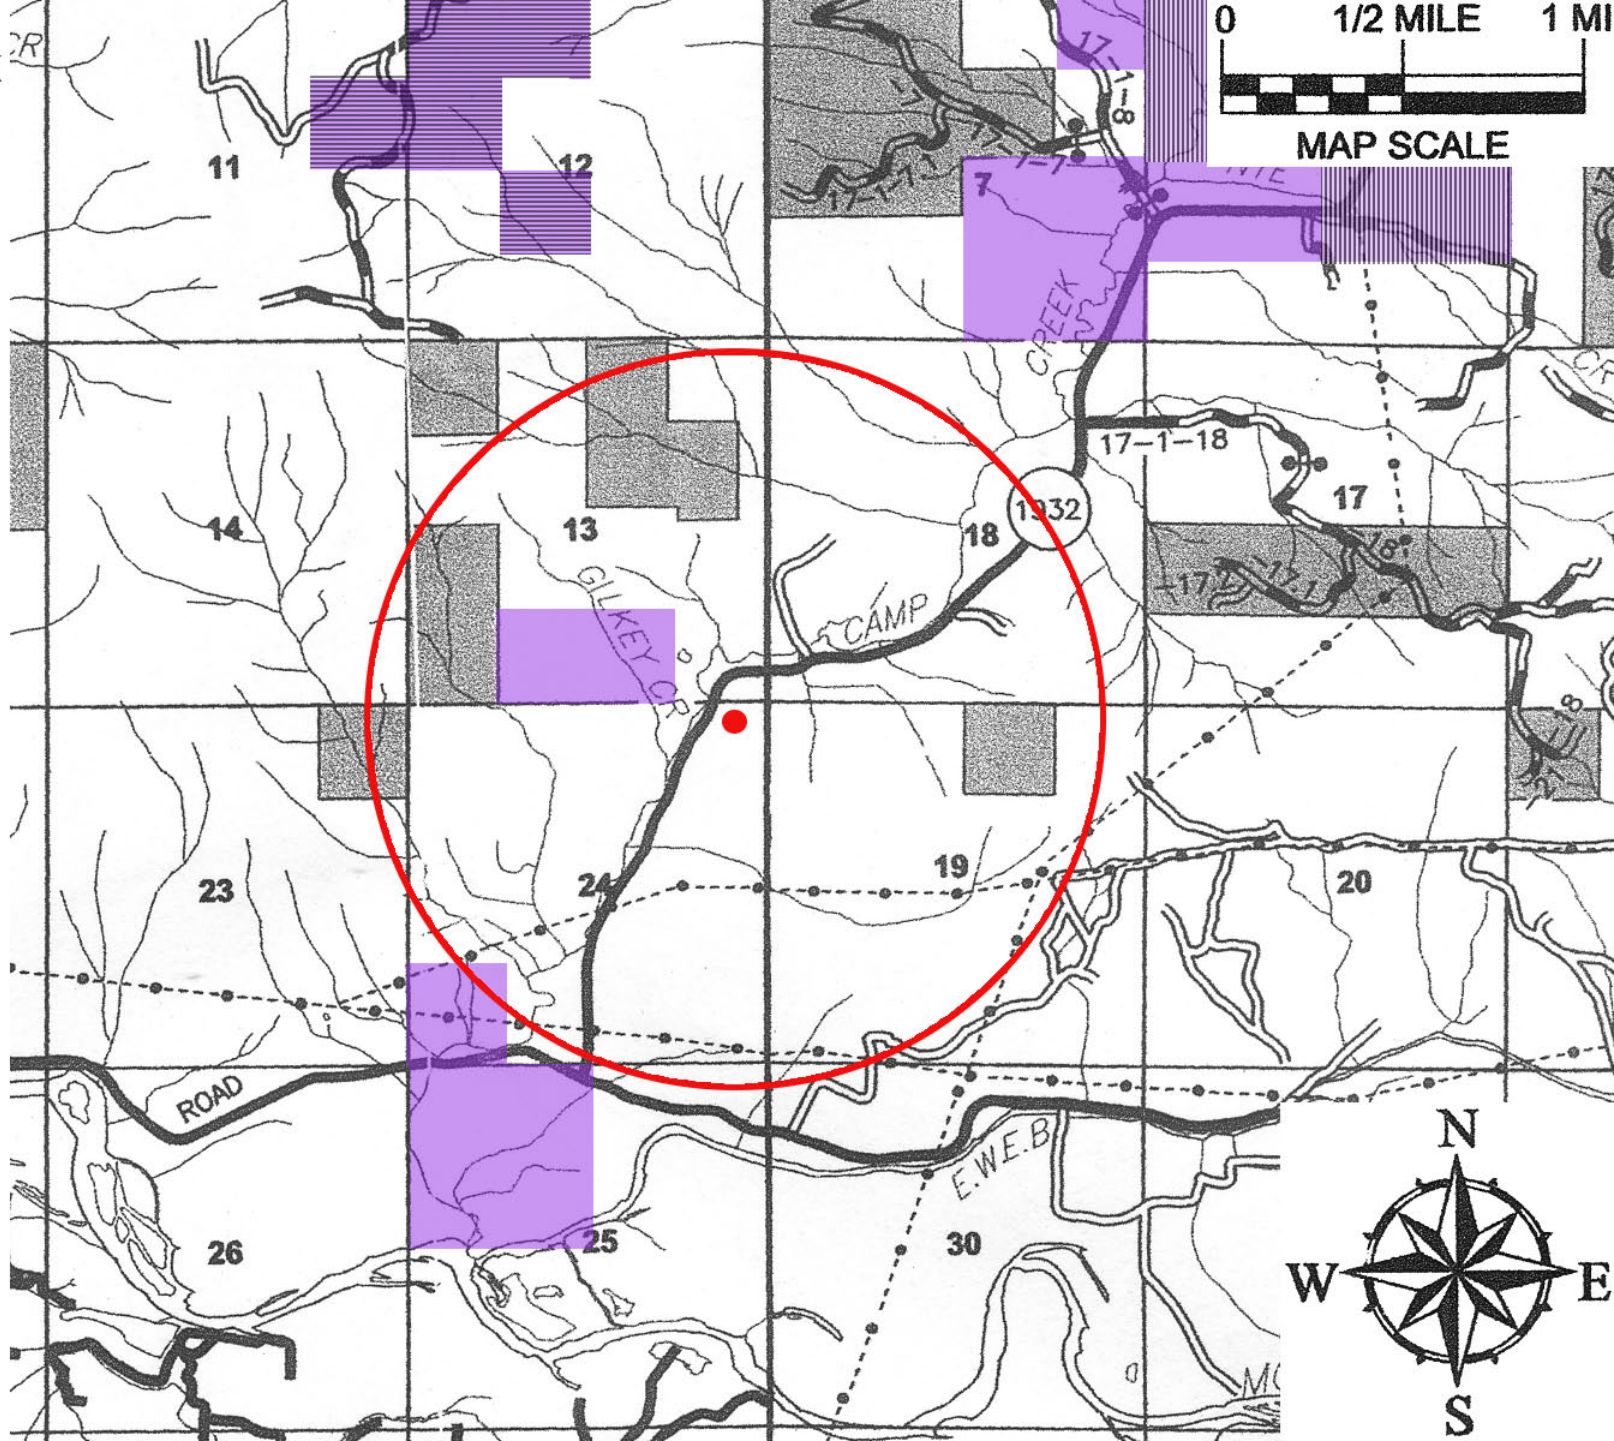

*Mapped using data from Oregon Department of Forestry
Forest Activity Computerized Tracking System (FACTS)*

Map Notes

Red Dot is School Location

Red Circle denotes a one-mile radius geographical marker to give a sense of distance from the school

Aerial 
Roadside 

Camp Creek
School

Legend

MAP SCALE

2000

Aerial 
Roadside 

Camp Creek
School

Legend