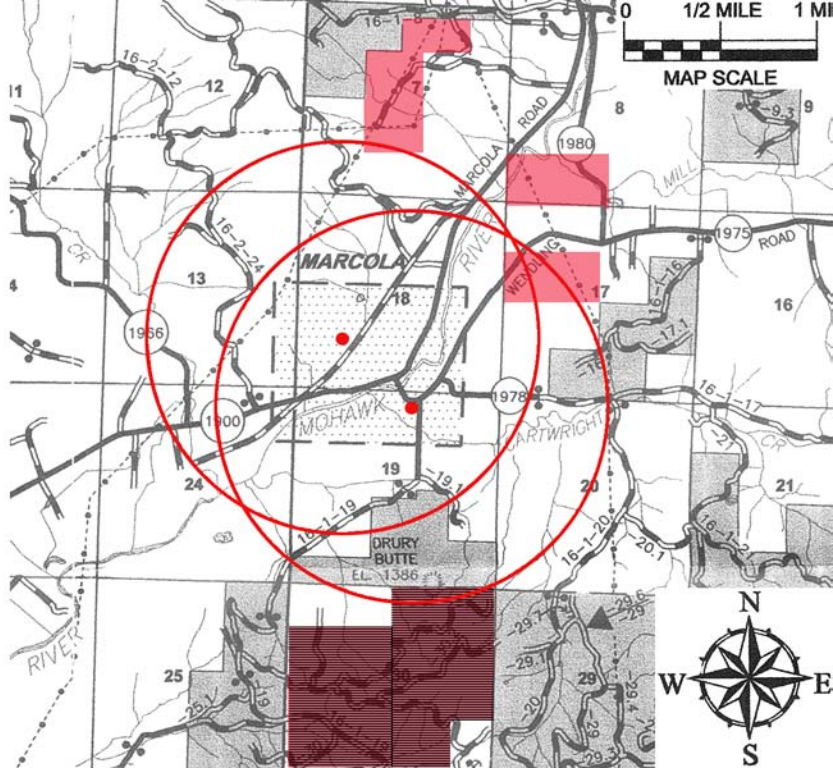

Marcola Schools Legend

1992

Aerial
Roadside