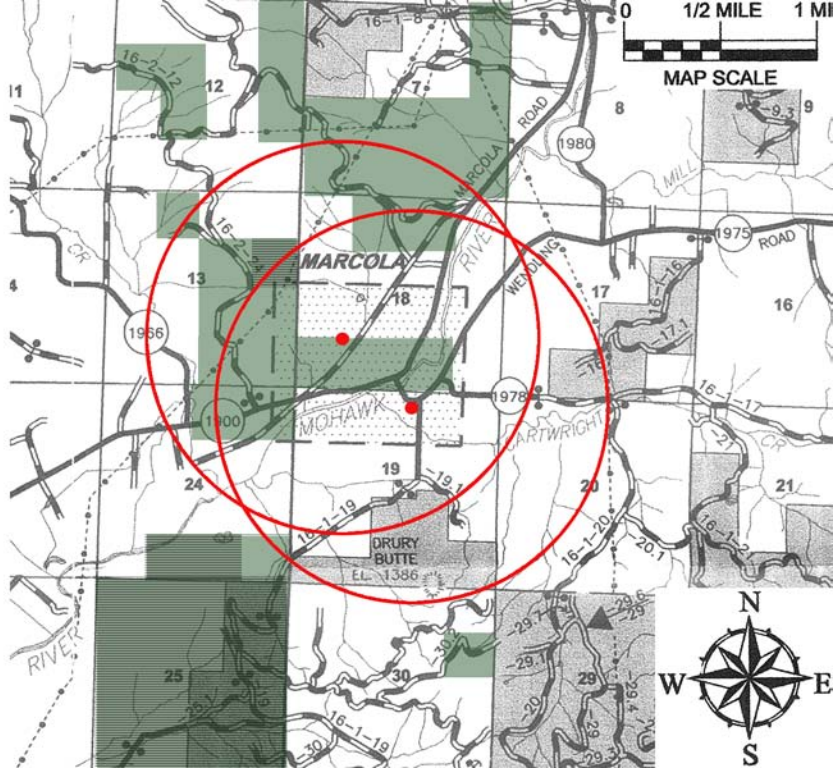

Marcola Schools Legend

2004

Aerial
Roadside