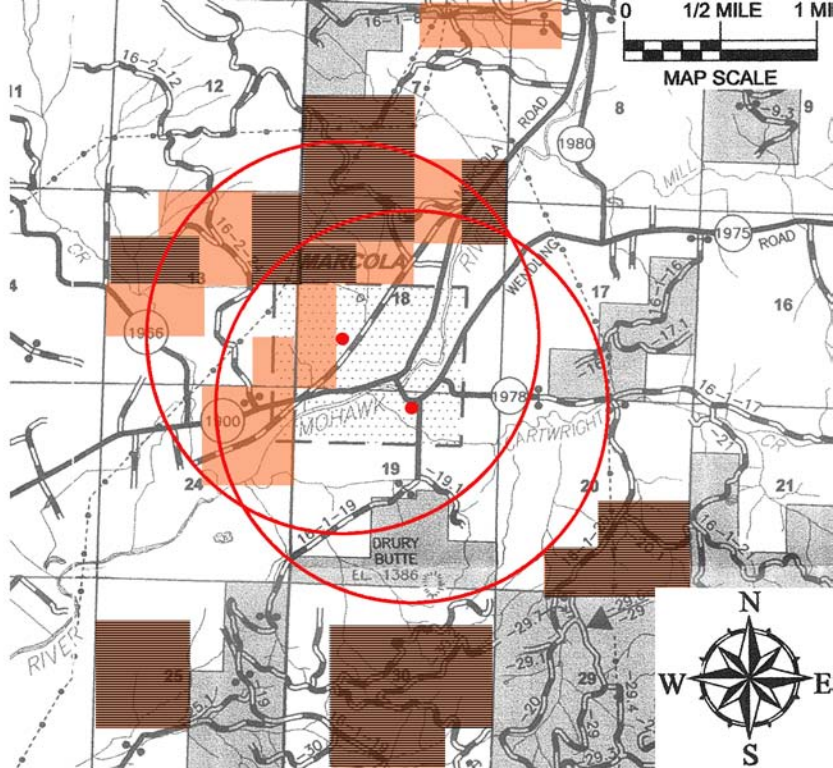

Marcola Schools Legend

2002

Aerial
Roadside