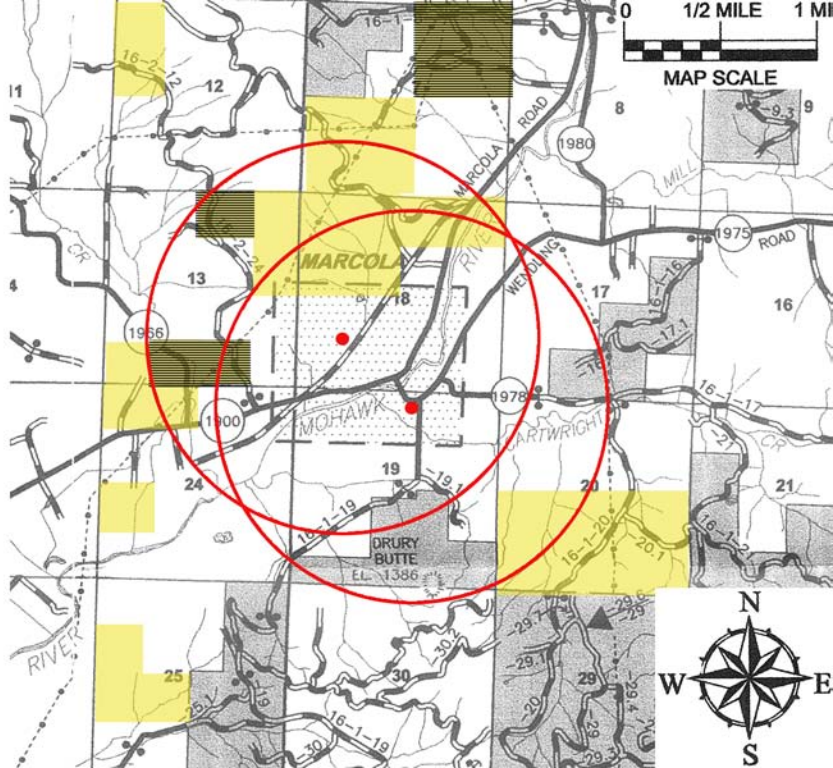

*Lane County Schools and Forestry Spray
Mapping Project 1990 – 2006*

**Marcola Elementary School and
Mohawk Junior & High School**

Marcola School District ~ Marcola, Oregon

Presented by
Oregon Toxics Alliance and Forestland Dwellers

*Mapped using data from Oregon Department of Forestry
Forest Activity Computerized Tracking System (FACTS)*

MARCOLA ELEMENTARY

MOHAWK UNION HIGH SCHOOL

Map Notes

Red Dot is School Location

Red Circle is proposed
1 mile radius buffer

0 1/2 MILE 1 MILE

MAP SCALE

Marcola Schools Legend

1996

Aerial 
Roadside 

Marcola Schools Legend

1997

Aerial 
Roadside 

Marcola Schools Legend

1998

Aerial
Roadside

MAP SCALE

Marcola Schools Legend

1999

Aerial
Roadside

Marcola Schools Legend