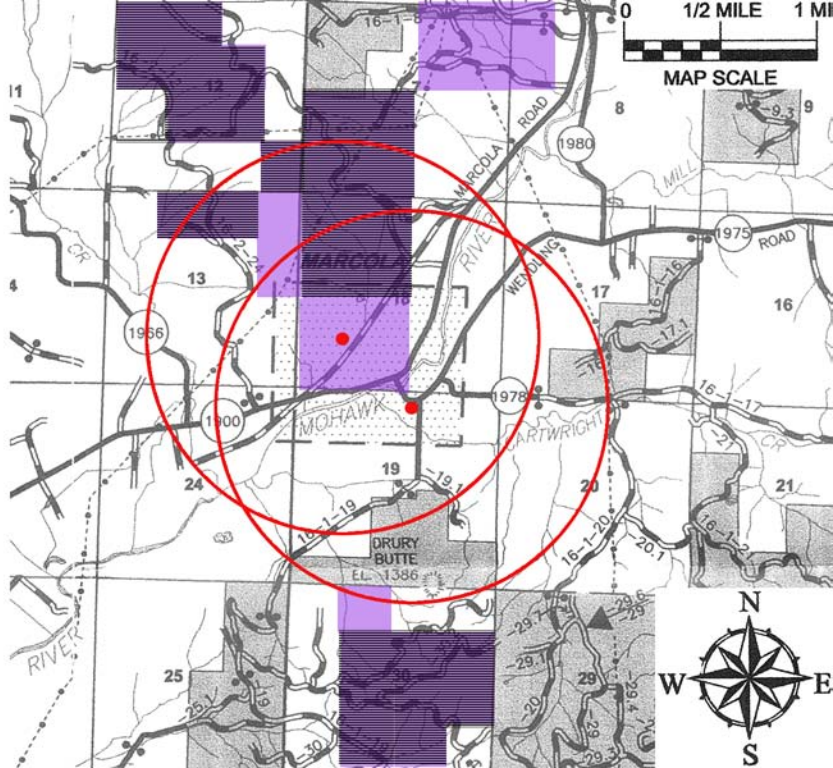

*Mapped using data from Oregon Department of Forestry
Forest Activity Computerized Tracking System (FACTS)*

MARCOLA ELEMENTARY

MOHAWK UNION HIGH SCHOOL

Map Notes

Red Dot is School Location

Red Circle is proposed
1 mile radius buffer

0 1/2 MILE 1 MILE

MAP SCALE

Marcola Schools Legend

1996

Aerial 
Roadside 

Marcola Schools Legend

1997

Aerial 
Roadside 

Marcola Schools Legend

1998

Aerial
Roadside

MAP SCALE

Marcola Schools Legend

1999

Aerial
Roadside

Marcola Schools Legend

2000

Aerial
Roadside

Marcola Schools Legend

2001

Aerial
Roadside

0 1/2 MILE 1 MILE

MAP SCALE

Marcola Schools Legend