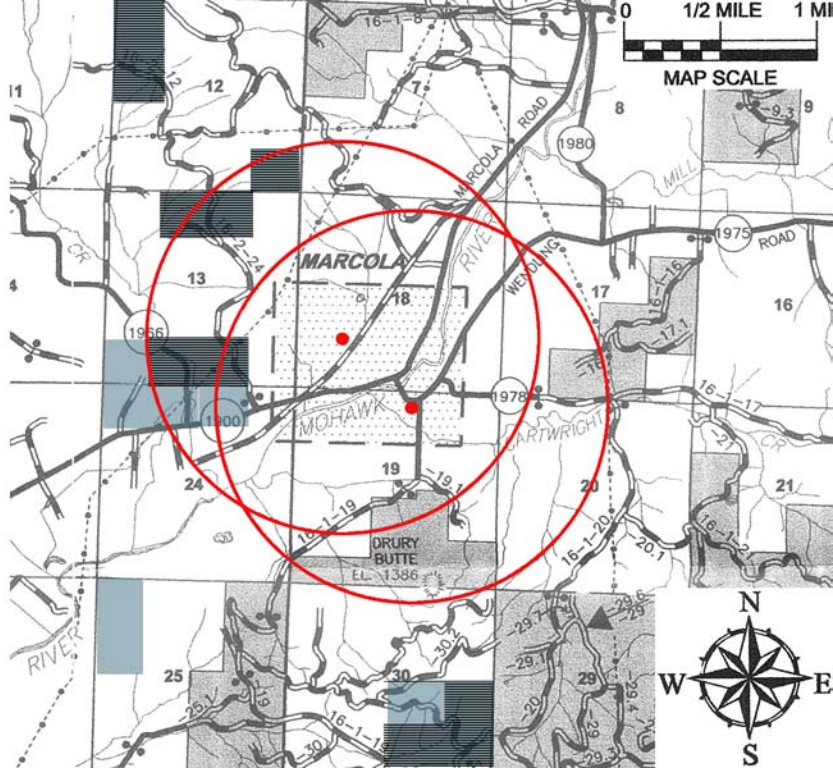

*Lane County Schools and Forestry Spray
Mapping Project 1990 – 2006*

**Marcola Elementary School and
Mohawk Junior & High School**

Marcola School District ~ Marcola, Oregon

Presented by
Oregon Toxics Alliance and Forestland Dwellers

*Mapped using data from Oregon Department of Forestry
Forest Activity Computerized Tracking System (FACTS)*

MARCOLA ELEMENTARY

MOHAWK UNION HIGH SCHOOL

Map Notes

Red Dot is School Location

Red Circle is proposed
1 mile radius buffer

0 1/2 MILE 1 MILE

MAP SCALE

Marcola Schools Legend

1996

Aerial 
Roadside 

Marcola Schools Legend

1997

Aerial 
Roadside 

Marcola Schools Legend

1998

Aerial
Roadside

MAP SCALE

Marcola Schools Legend

1999

Aerial
Roadside

Marcola Schools Legend