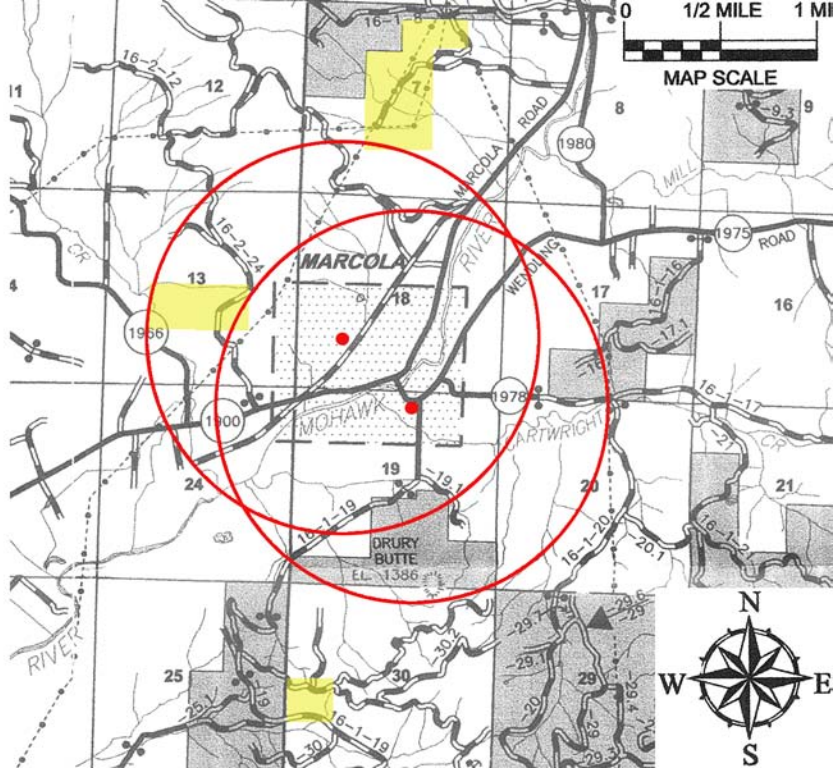

*Lane County Schools and Forestry Spray
Mapping Project 1990 – 2006*

**Marcola Elementary School and
Mohawk Junior & High School**

Marcola School District ~ Marcola, Oregon

Presented by
Oregon Toxics Alliance and Forestland Dwellers

*Mapped using data from Oregon Department of Forestry
Forest Activity Computerized Tracking System (FACTS)*

MARCOLA ELEMENTARY

MOHAWK UNION HIGH SCHOOL

Map Notes

Red Dot is School Location

Red Circle is proposed
1 mile radius buffer

Colored Areas are Sprayed

Marcola Schools

Marcola
Schools
Legend
1990

Aerial
Roadside

Marcola Schools Legend

1991

Aerial 
Roadside 

Marcola Schools Legend