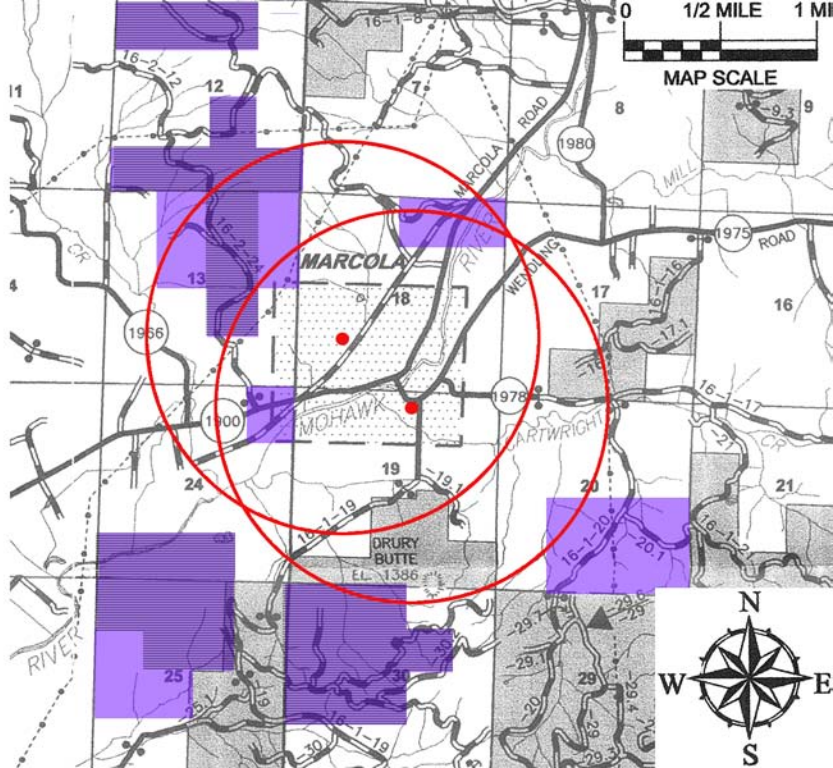

Marcola Schools Legend