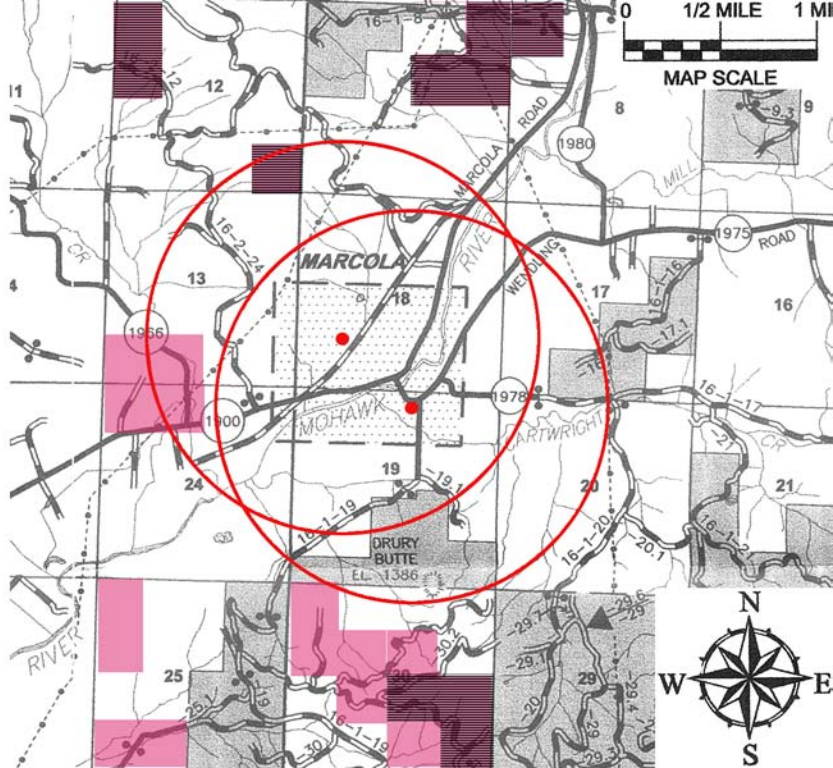

*Lane County Schools and Forestry Spray
Mapping Project 1990 – 2006*

**Marcola Elementary School and
Mohawk Junior & High School**

Marcola School District ~ Marcola, Oregon

Presented by
Oregon Toxics Alliance and Forestland Dwellers

*Mapped using data from Oregon Department of Forestry
Forest Activity Computerized Tracking System (FACTS)*

MARCOLA ELEMENTARY

MOHAWK UNION HIGH SCHOOL

Map Notes

Red Dot is School Location

Red Circle is proposed
1 mile radius buffer

0 1/2 MILE 1 MILE

MAP SCALE

Marcola Schools Legend

1996

Aerial 
Roadside 

Marcola Schools Legend

1997

Aerial 
Roadside 

Marcola Schools Legend

1998

Aerial
Roadside

MAP SCALE

Marcola Schools Legend

1999

Aerial
Roadside

Marcola Schools Legend