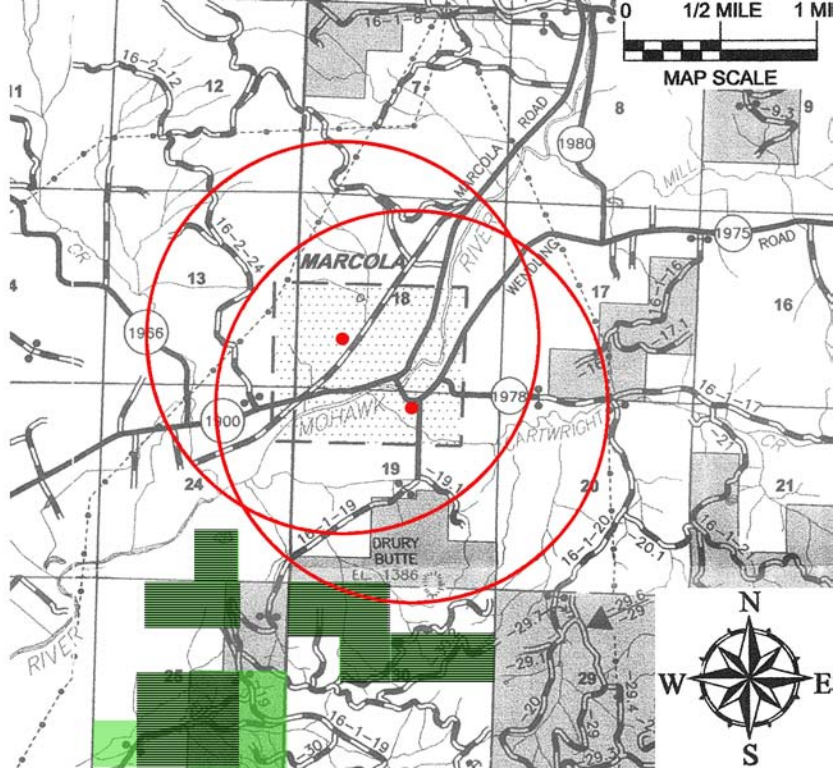

*Mapped using data from Oregon Department of Forestry
Forest Activity Computerized Tracking System (FACTS)*

MARCOLA ELEMENTARY

MOHAWK UNION HIGH SCHOOL

Map Notes

Red Dot is School Location

Red Circle is proposed
1 mile radius buffer

1992

Aerial
Roadside

Marcola Schools Legend

1994

Aerial 
Roadside 

Marcola Schools Legend

1995

Aerial 
Roadside 

0 1/2 MILE 1 MILE

MAP SCALE

Marcola Schools Legend

1996

Aerial 
Roadside 

Marcola Schools Legend

1997

Aerial 
Roadside 