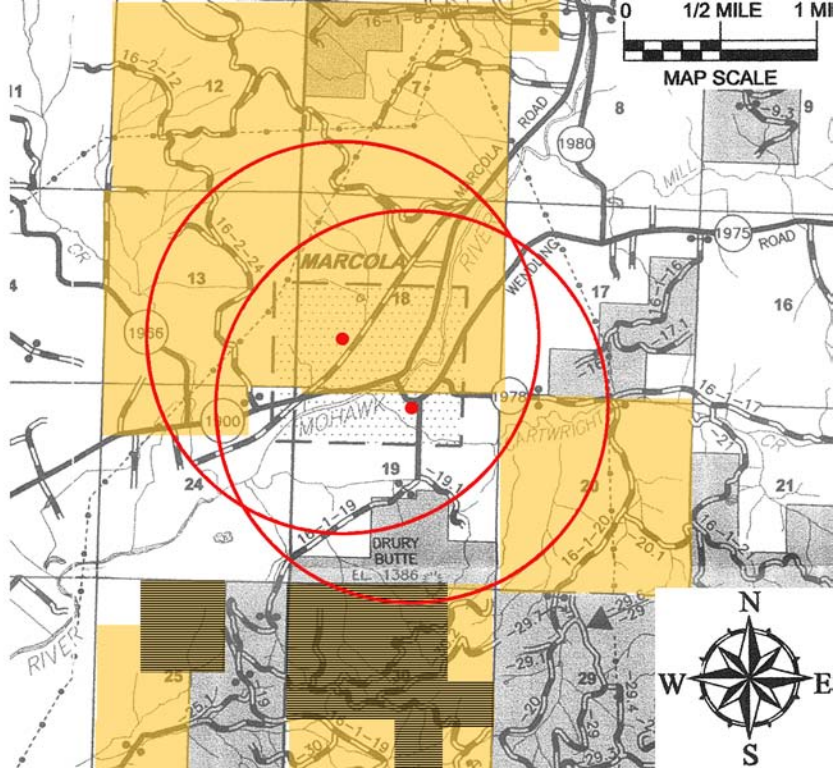

*Lane County Schools and Forestry Spray
Mapping Project 1990 – 2006*

**Marcola Elementary School and
Mohawk Junior & High School**

Marcola School District ~ Marcola, Oregon

Presented by
Oregon Toxics Alliance and Forestland Dwellers

*Mapped using data from Oregon Department of Forestry
Forest Activity Computerized Tracking System (FACTS)*

MARCOLA ELEMENTARY

MOHAWK UNION HIGH SCHOOL

Map Notes

Red Dot is School Location

Red Circle is proposed
1 mile radius buffer

2000

Aerial
Roadside

Marcola Schools Legend

2001

Aerial
Roadside

0 1/2 MILE 1 MILE

MAP SCALE

Marcola Schools Legend

2002

Aerial
Roadside

Marcola Schools Legend

2004

Aerial
Roadside

Marcola Schools Legend

2005

Aerial
Roadside