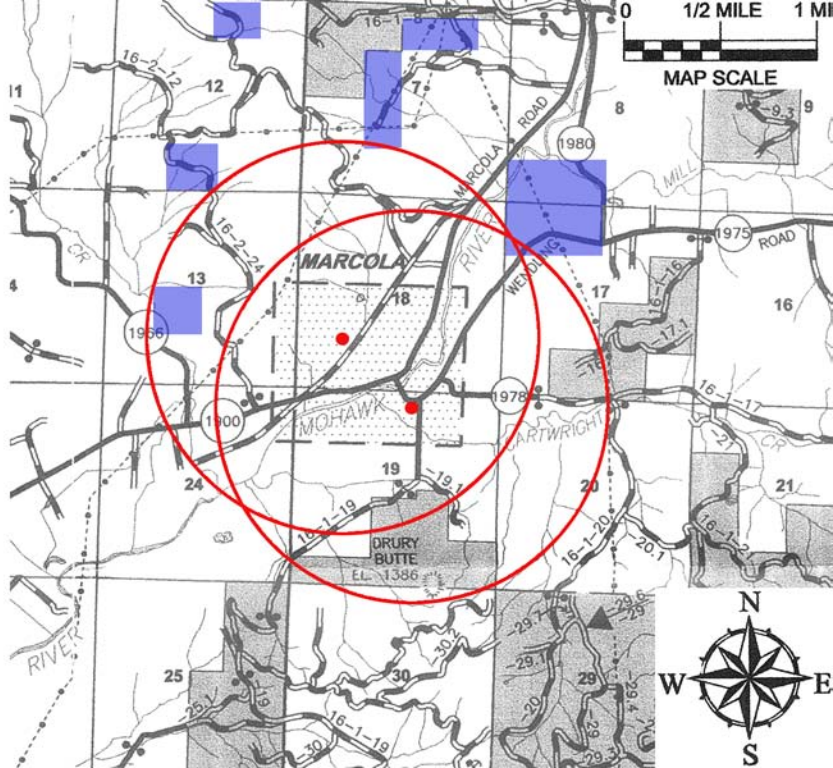

*Lane County Schools and Forestry Spray
Mapping Project 1990 – 2006*

**Marcola Elementary School and
Mohawk Junior & High School**

Marcola School District ~ Marcola, Oregon

Presented by
Oregon Toxics Alliance and Forestland Dwellers

*Mapped using data from Oregon Department of Forestry
Forest Activity Computerized Tracking System (FACTS)*

MARCOLA ELEMENTARY

MOHAWK UNION HIGH SCHOOL

Map Notes

Red Dot is School Location

Red Circle is proposed
1 mile radius buffer

Colored Areas are Sprayed

Marcola Schools

Marcola
Schools
Legend
1990

Aerial
Roadside

Marcola Schools Legend

1991

Aerial 
Roadside 

Marcola Schools Legend