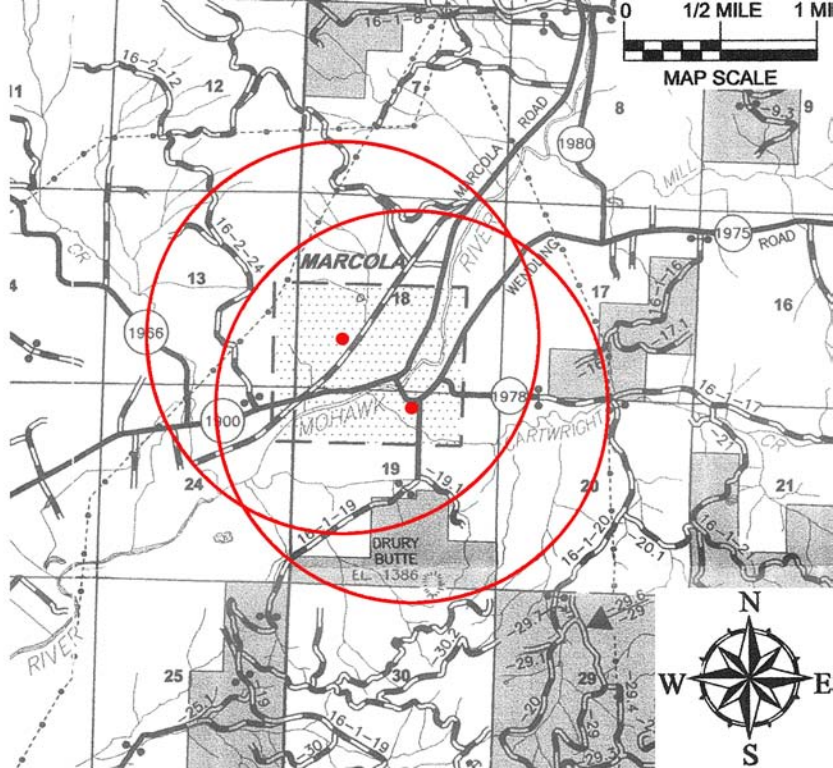

*Lane County Schools and Forestry Spray
Mapping Project 1990 – 2006*

**Marcola Elementary School and
Mohawk Junior & High School**

Marcola School District ~ Marcola, Oregon

Presented by
Oregon Toxics Alliance and Forestland Dwellers

*Mapped using data from Oregon Department of Forestry
Forest Activity Computerized Tracking System (FACTS)*

MARCOLA ELEMENTARY

MOHAWK UNION HIGH SCHOOL

Map Notes

Red Dot is School Location

Red Circle is proposed
1 mile radius buffer

Colored Areas are Sprayed

Marcola Schools

Marcola
Schools
Legend
1990

Aerial
Roadside

Marcola Schools Legend

1991

Aerial 
Roadside 

Marcola Schools Legend