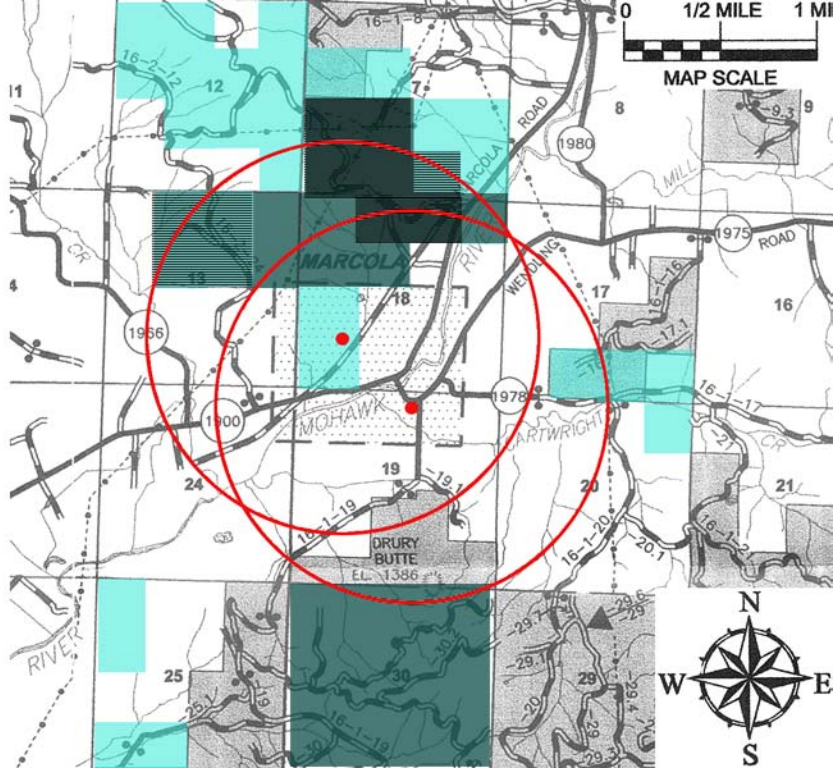

*Mapped using data from Oregon Department of Forestry
Forest Activity Computerized Tracking System (FACTS)*

MARCOLA ELEMENTARY

MOHAWK UNION HIGH SCHOOL

Map Notes

Red Dot is School Location

Red Circle is proposed
1 mile radius buffer

2000

Aerial
Roadside

Marcola Schools Legend

2001

Aerial
Roadside

0 1/2 MILE 1 MILE

MAP SCALE

Marcola Schools Legend