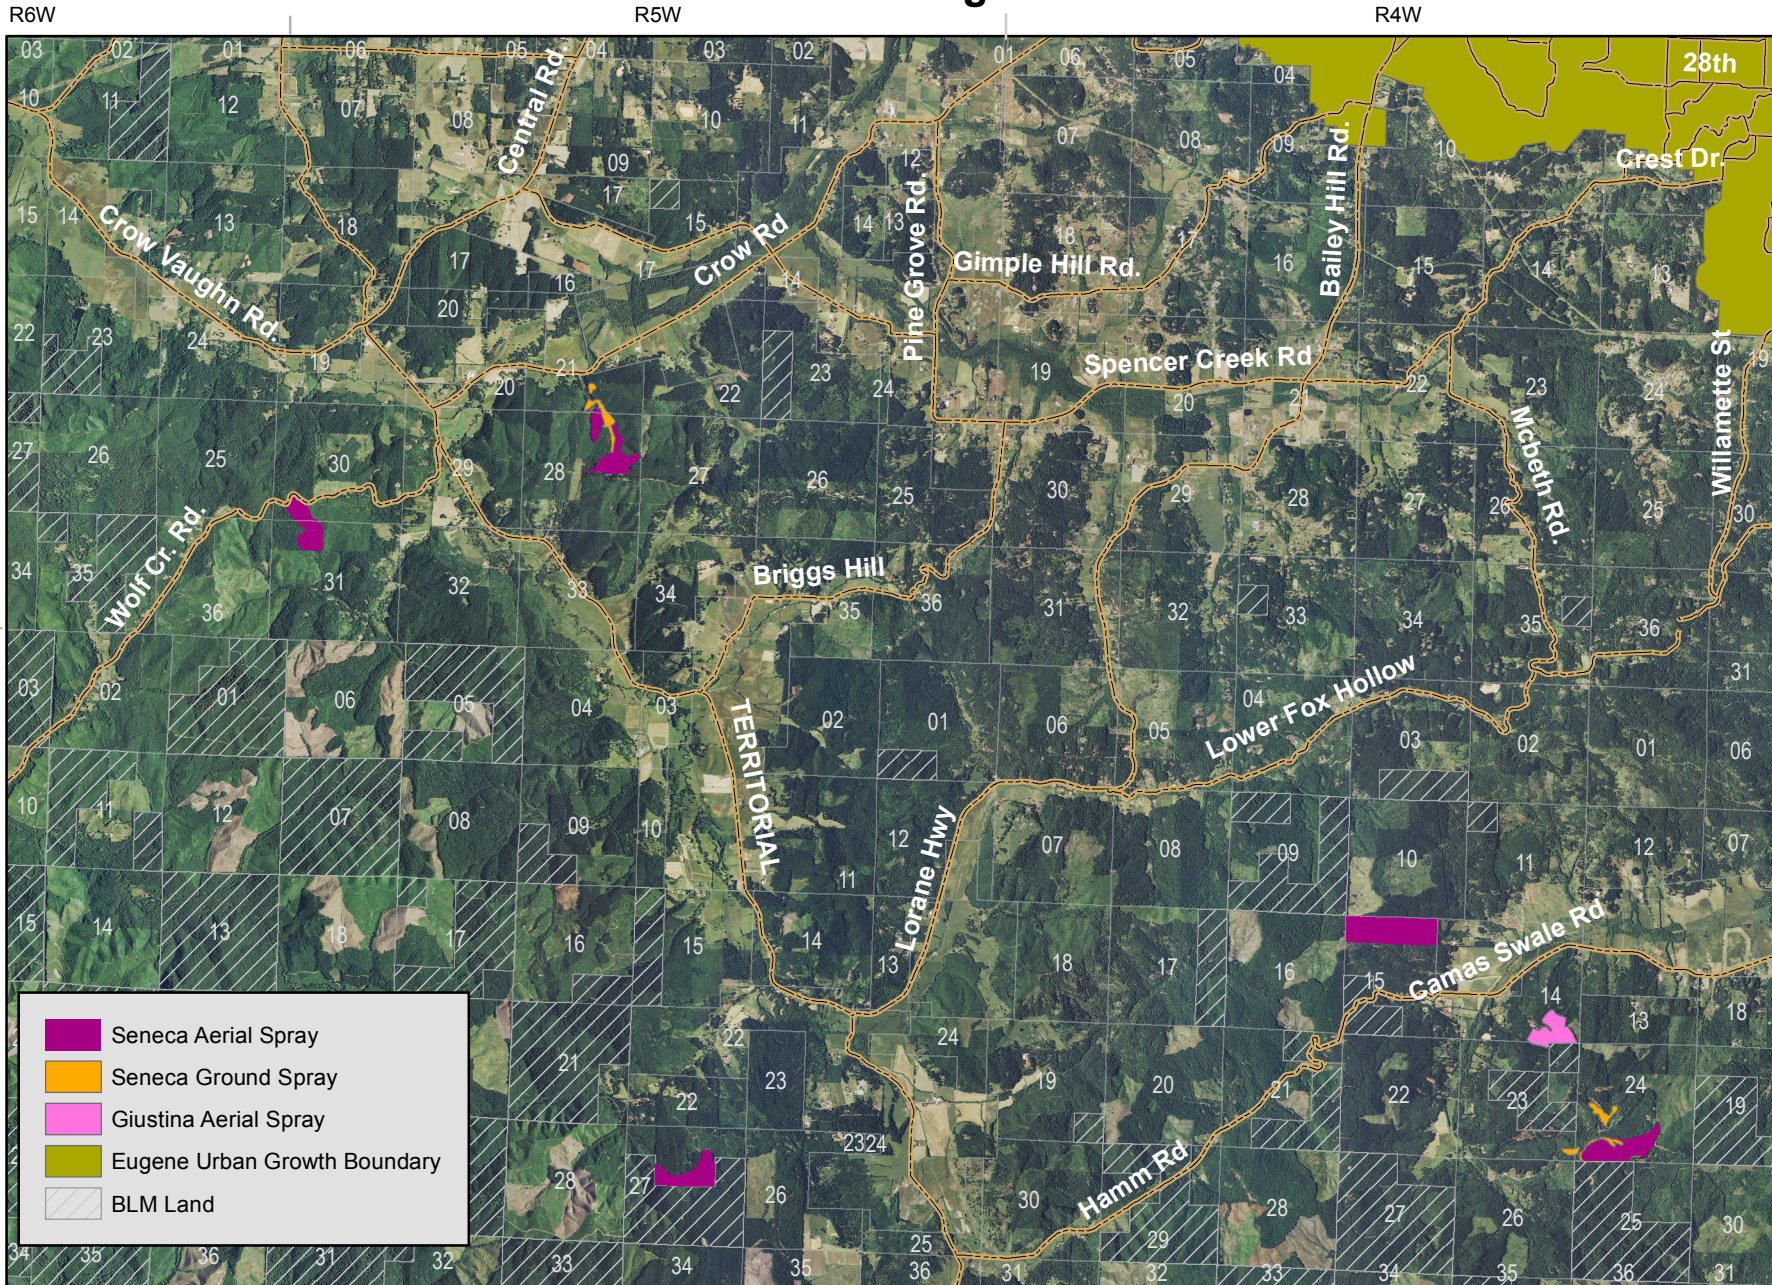

Fall 2012 Commercial Timber Herbicide Spray Notifications South of Eugene

August 27, 2012