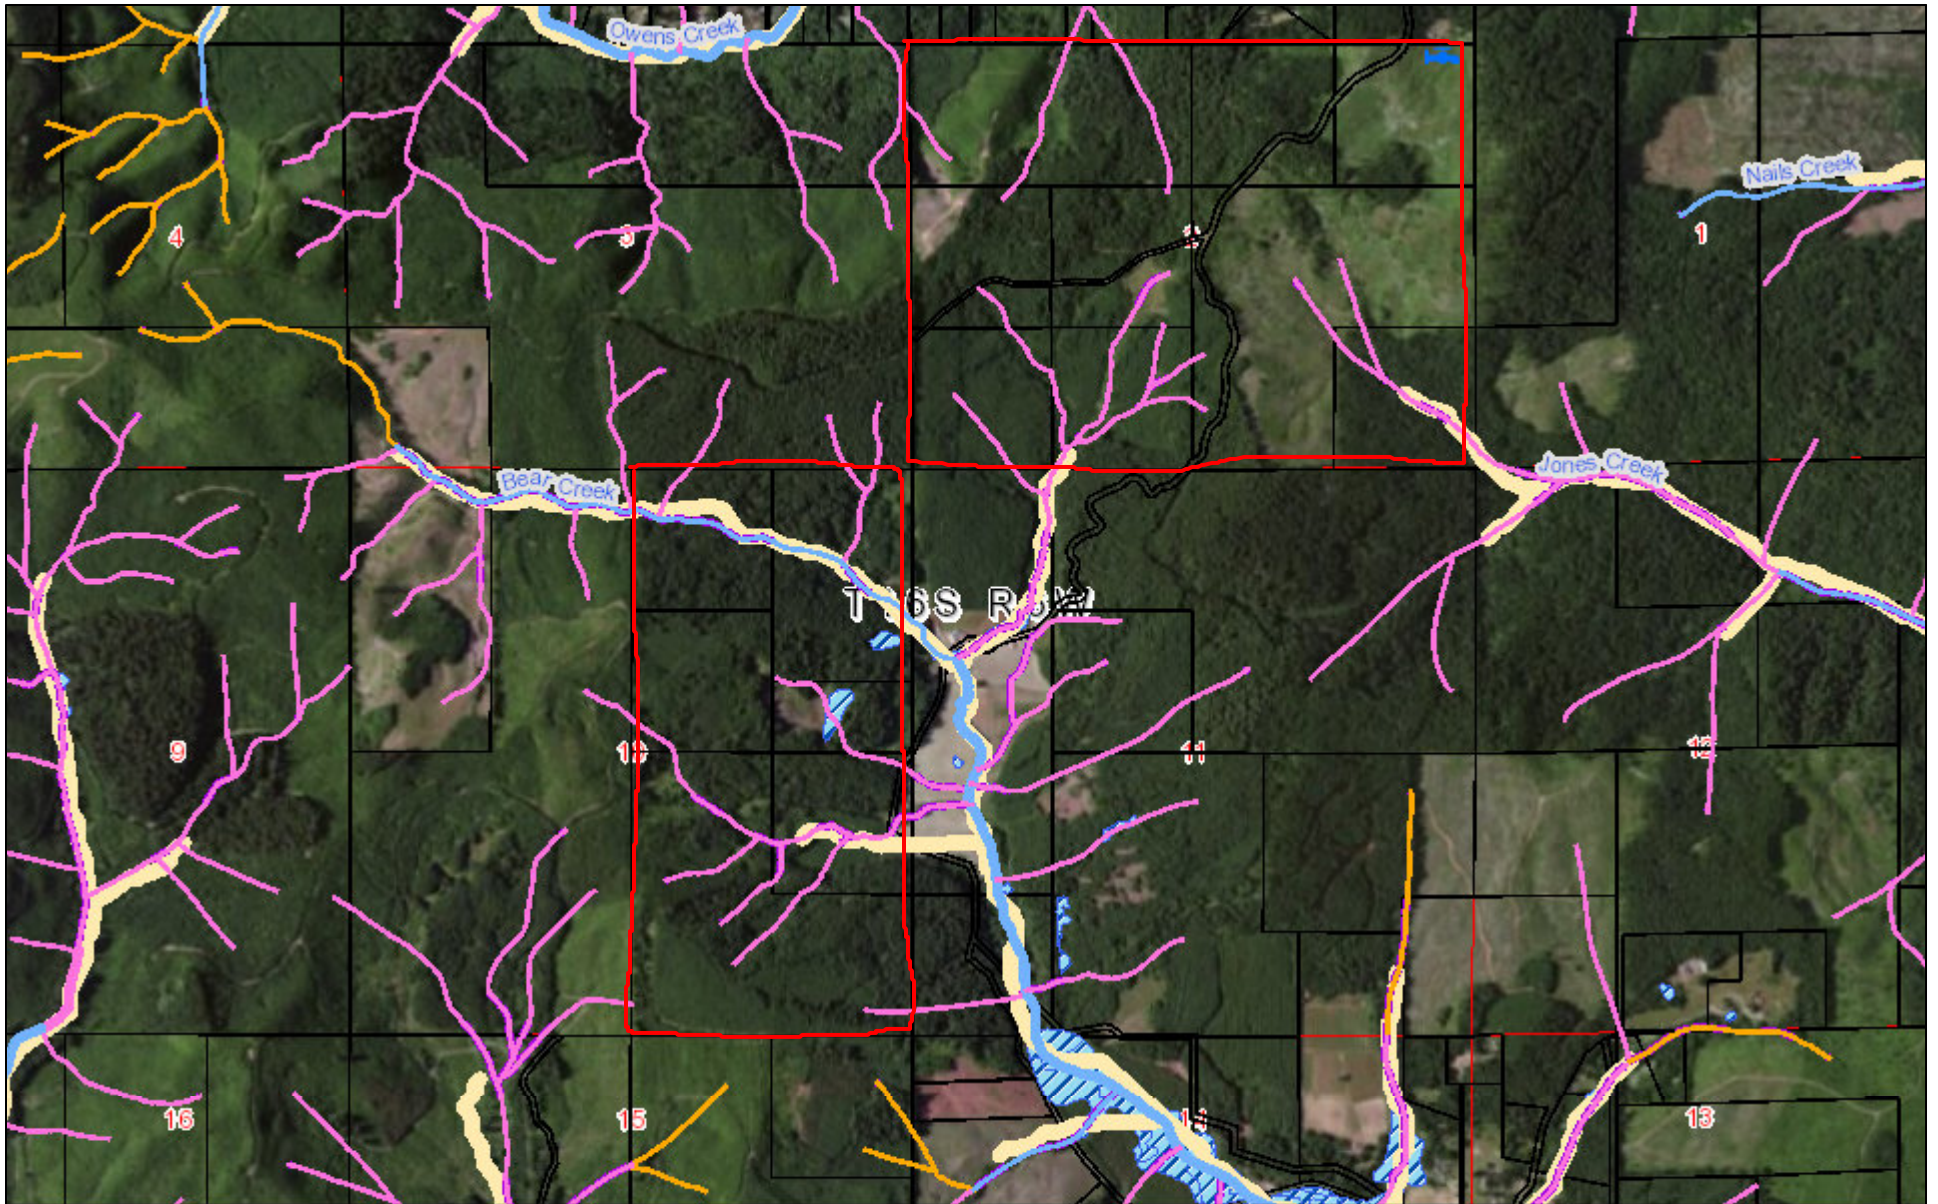

Templeton

Fish Streams / Domestic Use

Printed: January 9, 2015 15:30

Author :

Coordinate System: Web Mercator Datum: WGS 84

1:30,000

Legend

Domestic Points of Diversion	Fish, Small	Nonfish, Small	Statewide Stream labels
Fish, Large	Nonfish, Large	Unknown, Large	Statewide Streams
Fish, Medium	Nonfish, Medium	Unknown, Medium	Community
		Unknown, Small	Domestic

Source: Esri, DigitalGlobe, GeoEye, Earthstar Geographics, CNES/Airbus DS, USDA, USGS, AEX, Getmapping, Aerogrid, IGN, IGP, swisstopo, and