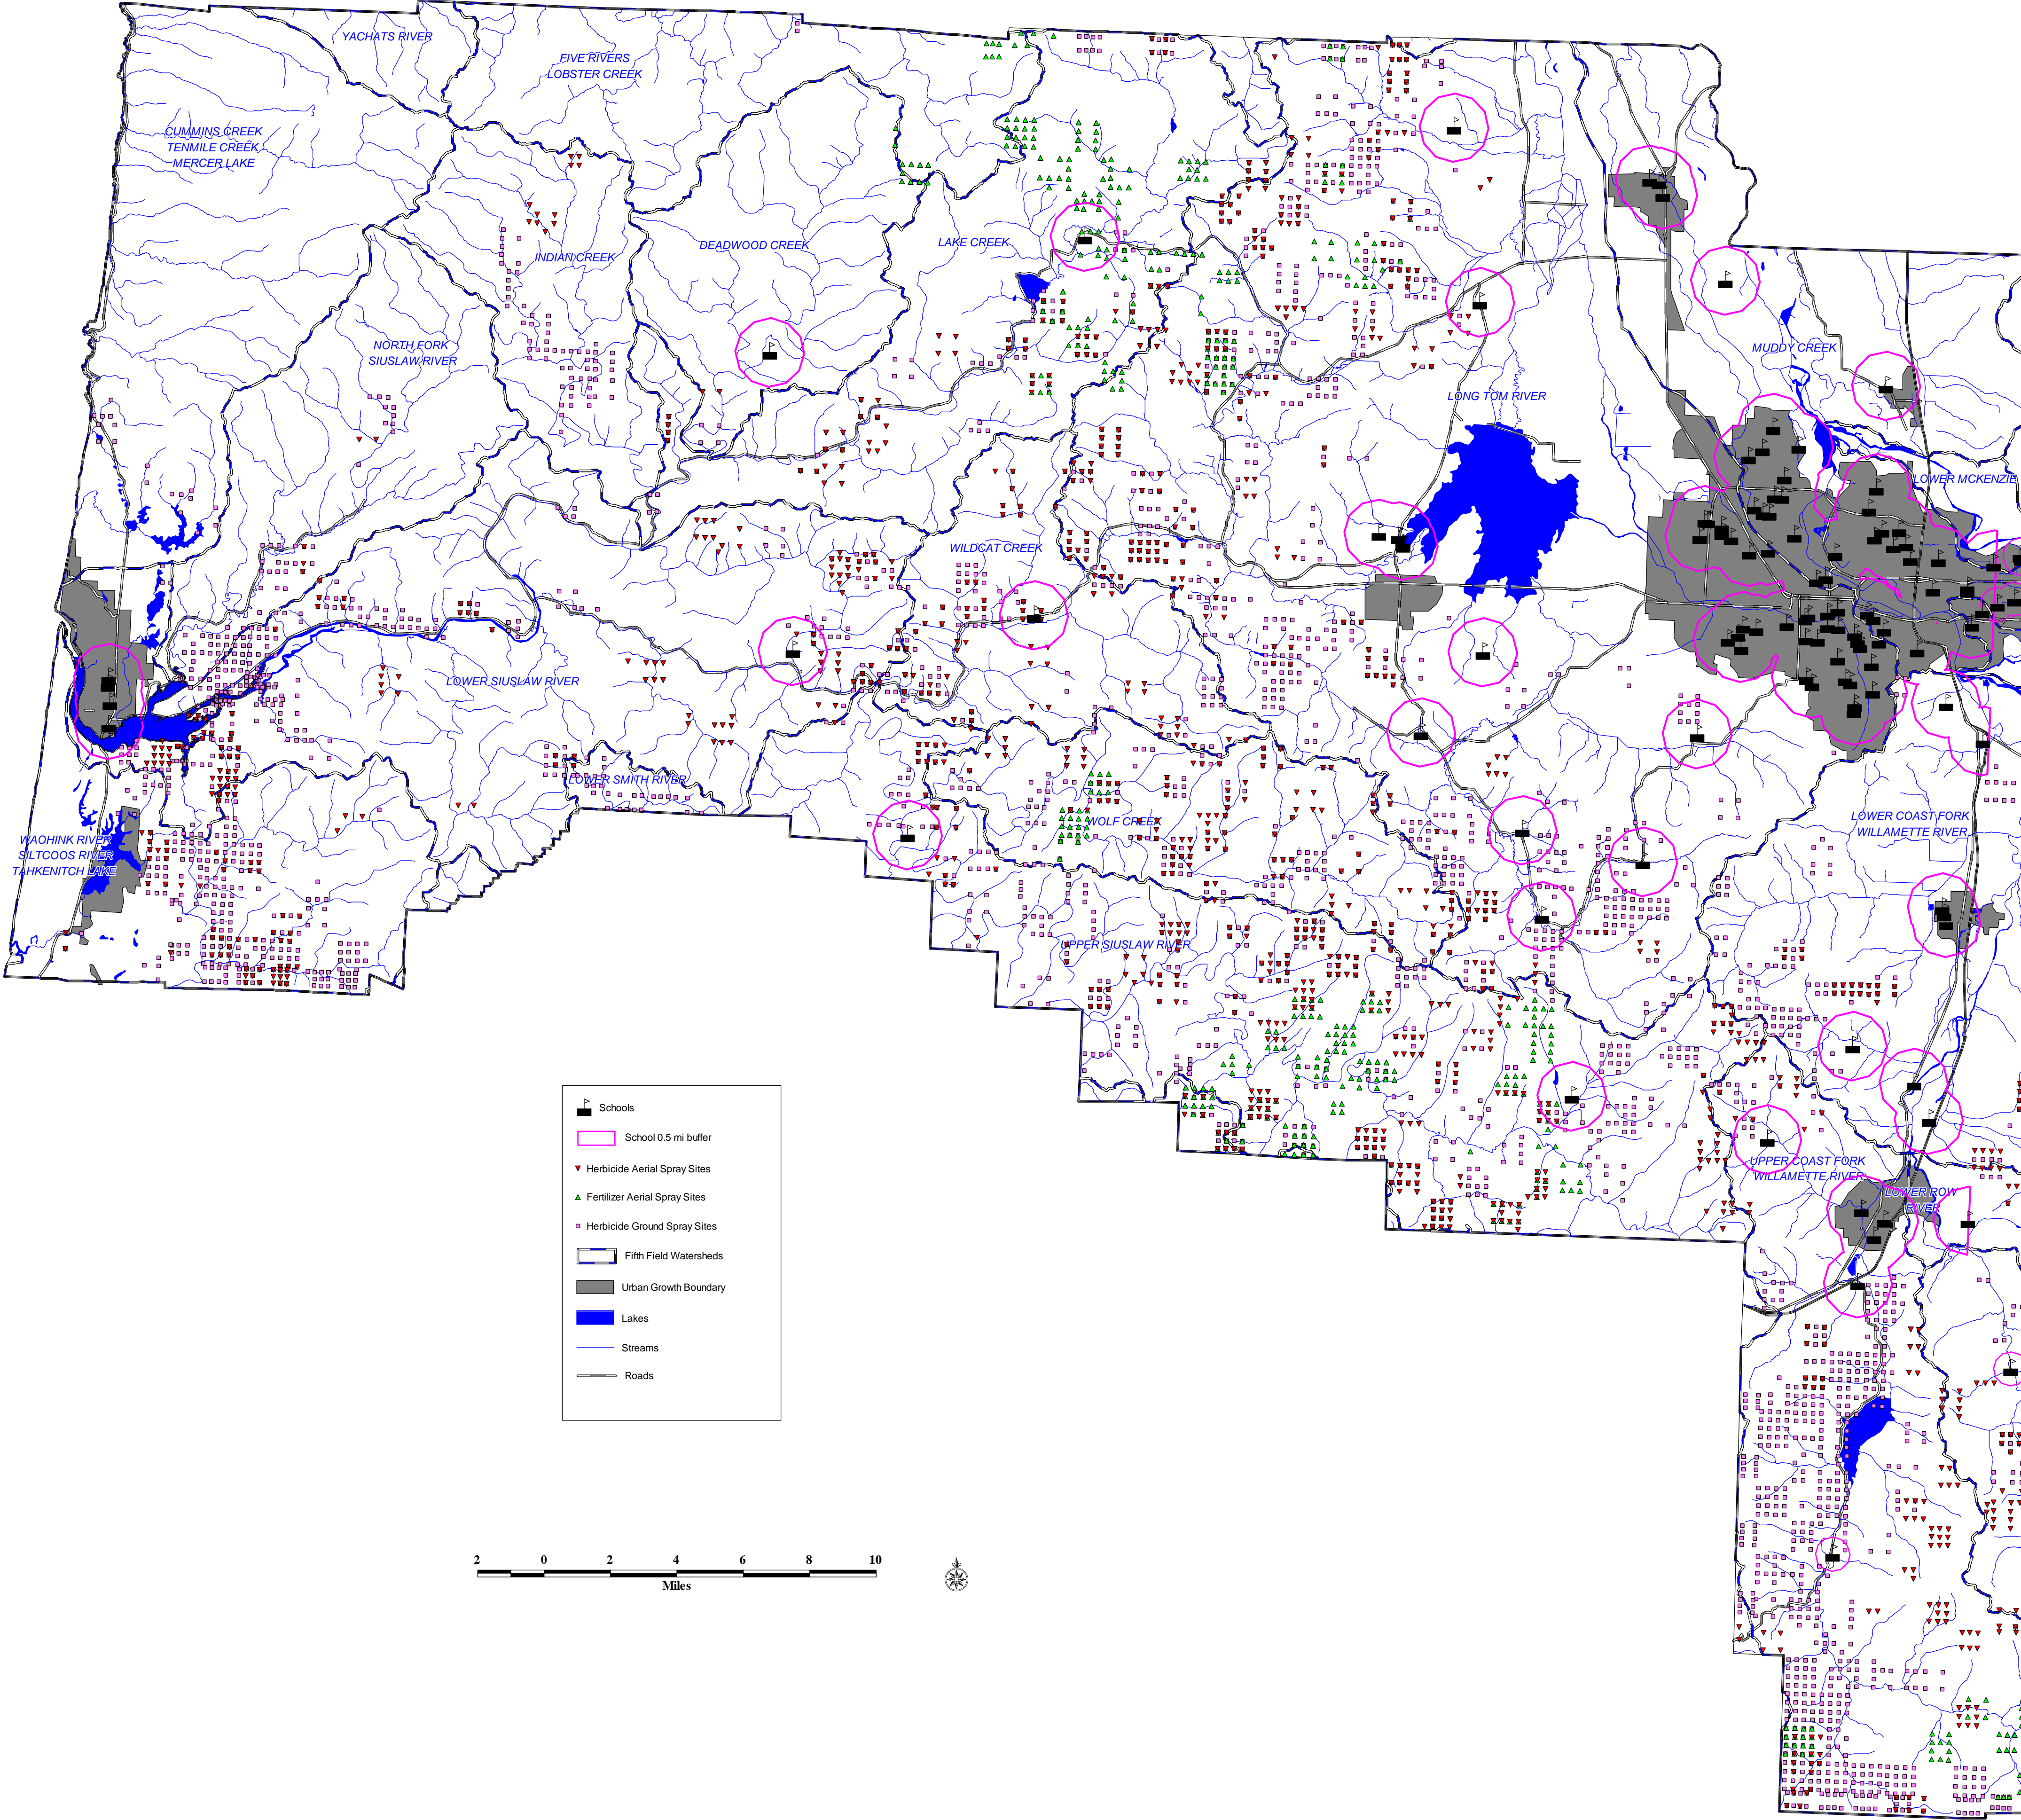

**Aerial and Ground Spray Location  
Lane County Jar**

ns of Herbicides and Fertilizers in  
January - December 2005

Mapped by Jim Reed and Gary Hale, Mar 2006