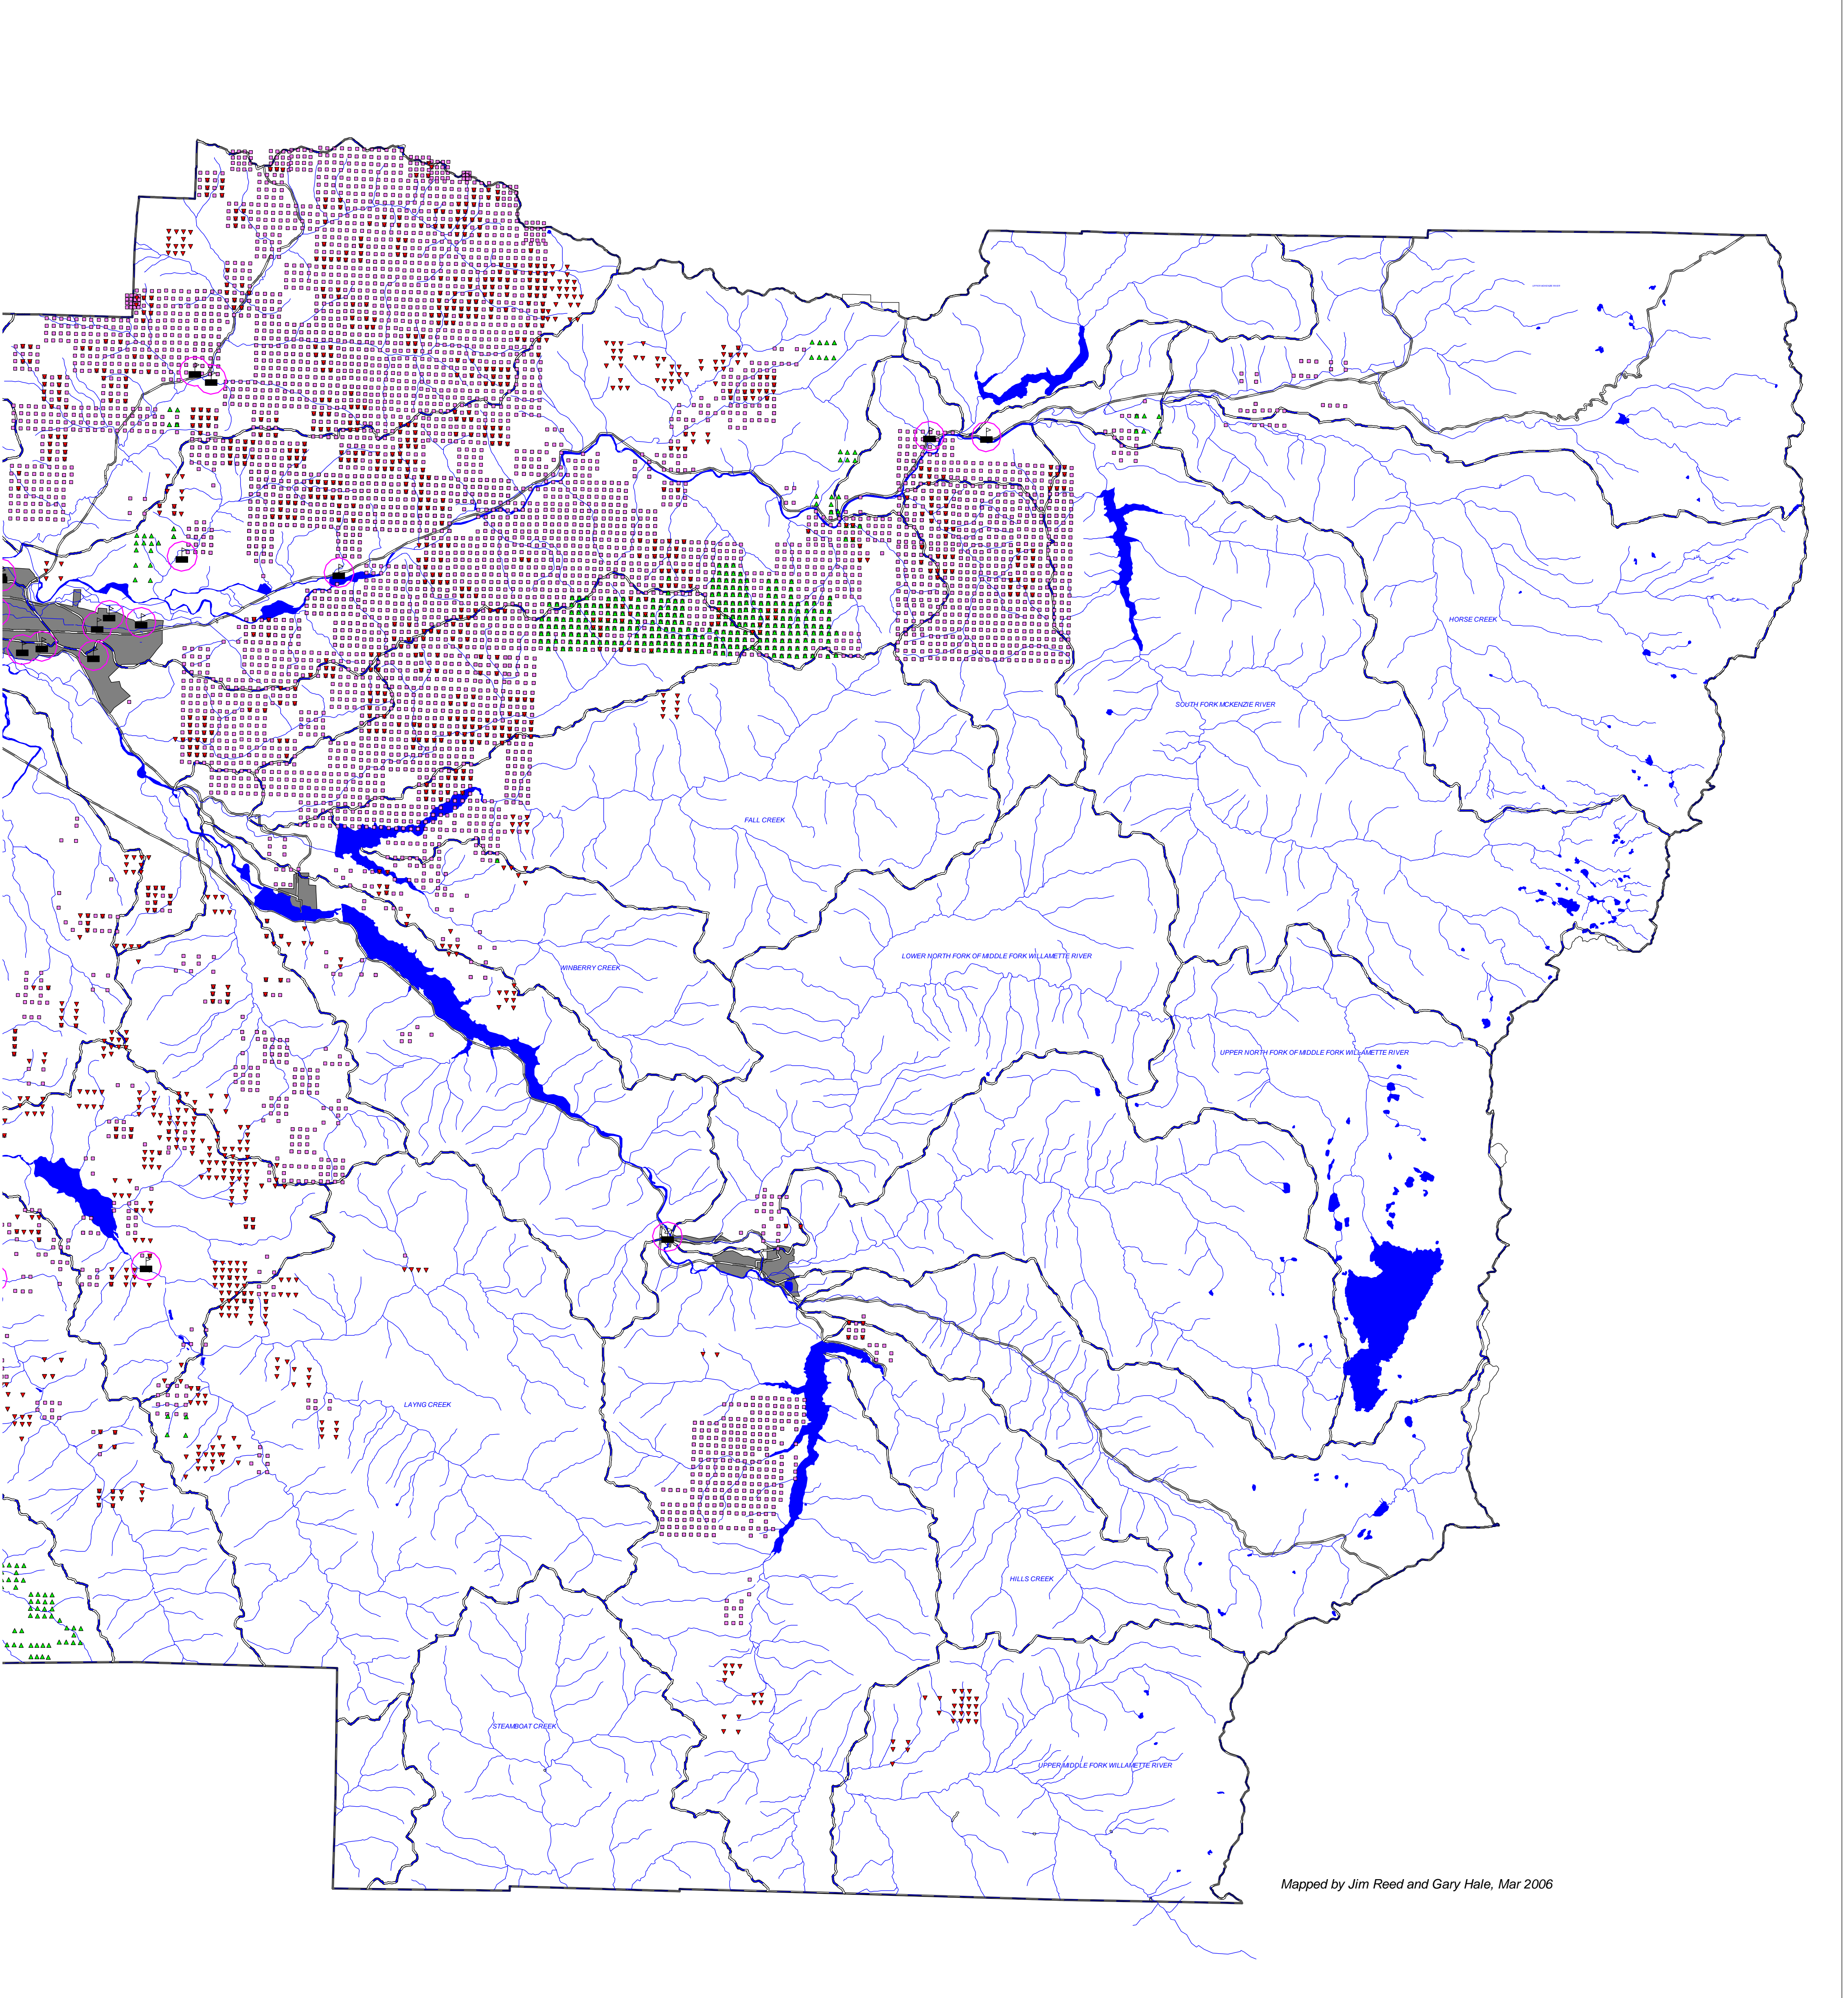

**Aerial and Ground Spray Location  
Lane County Jar**

ns of Herbicides and Fertilizers in  
January - December 2005

Mapped by Jim Reed and Gary Hale, Mar 2006