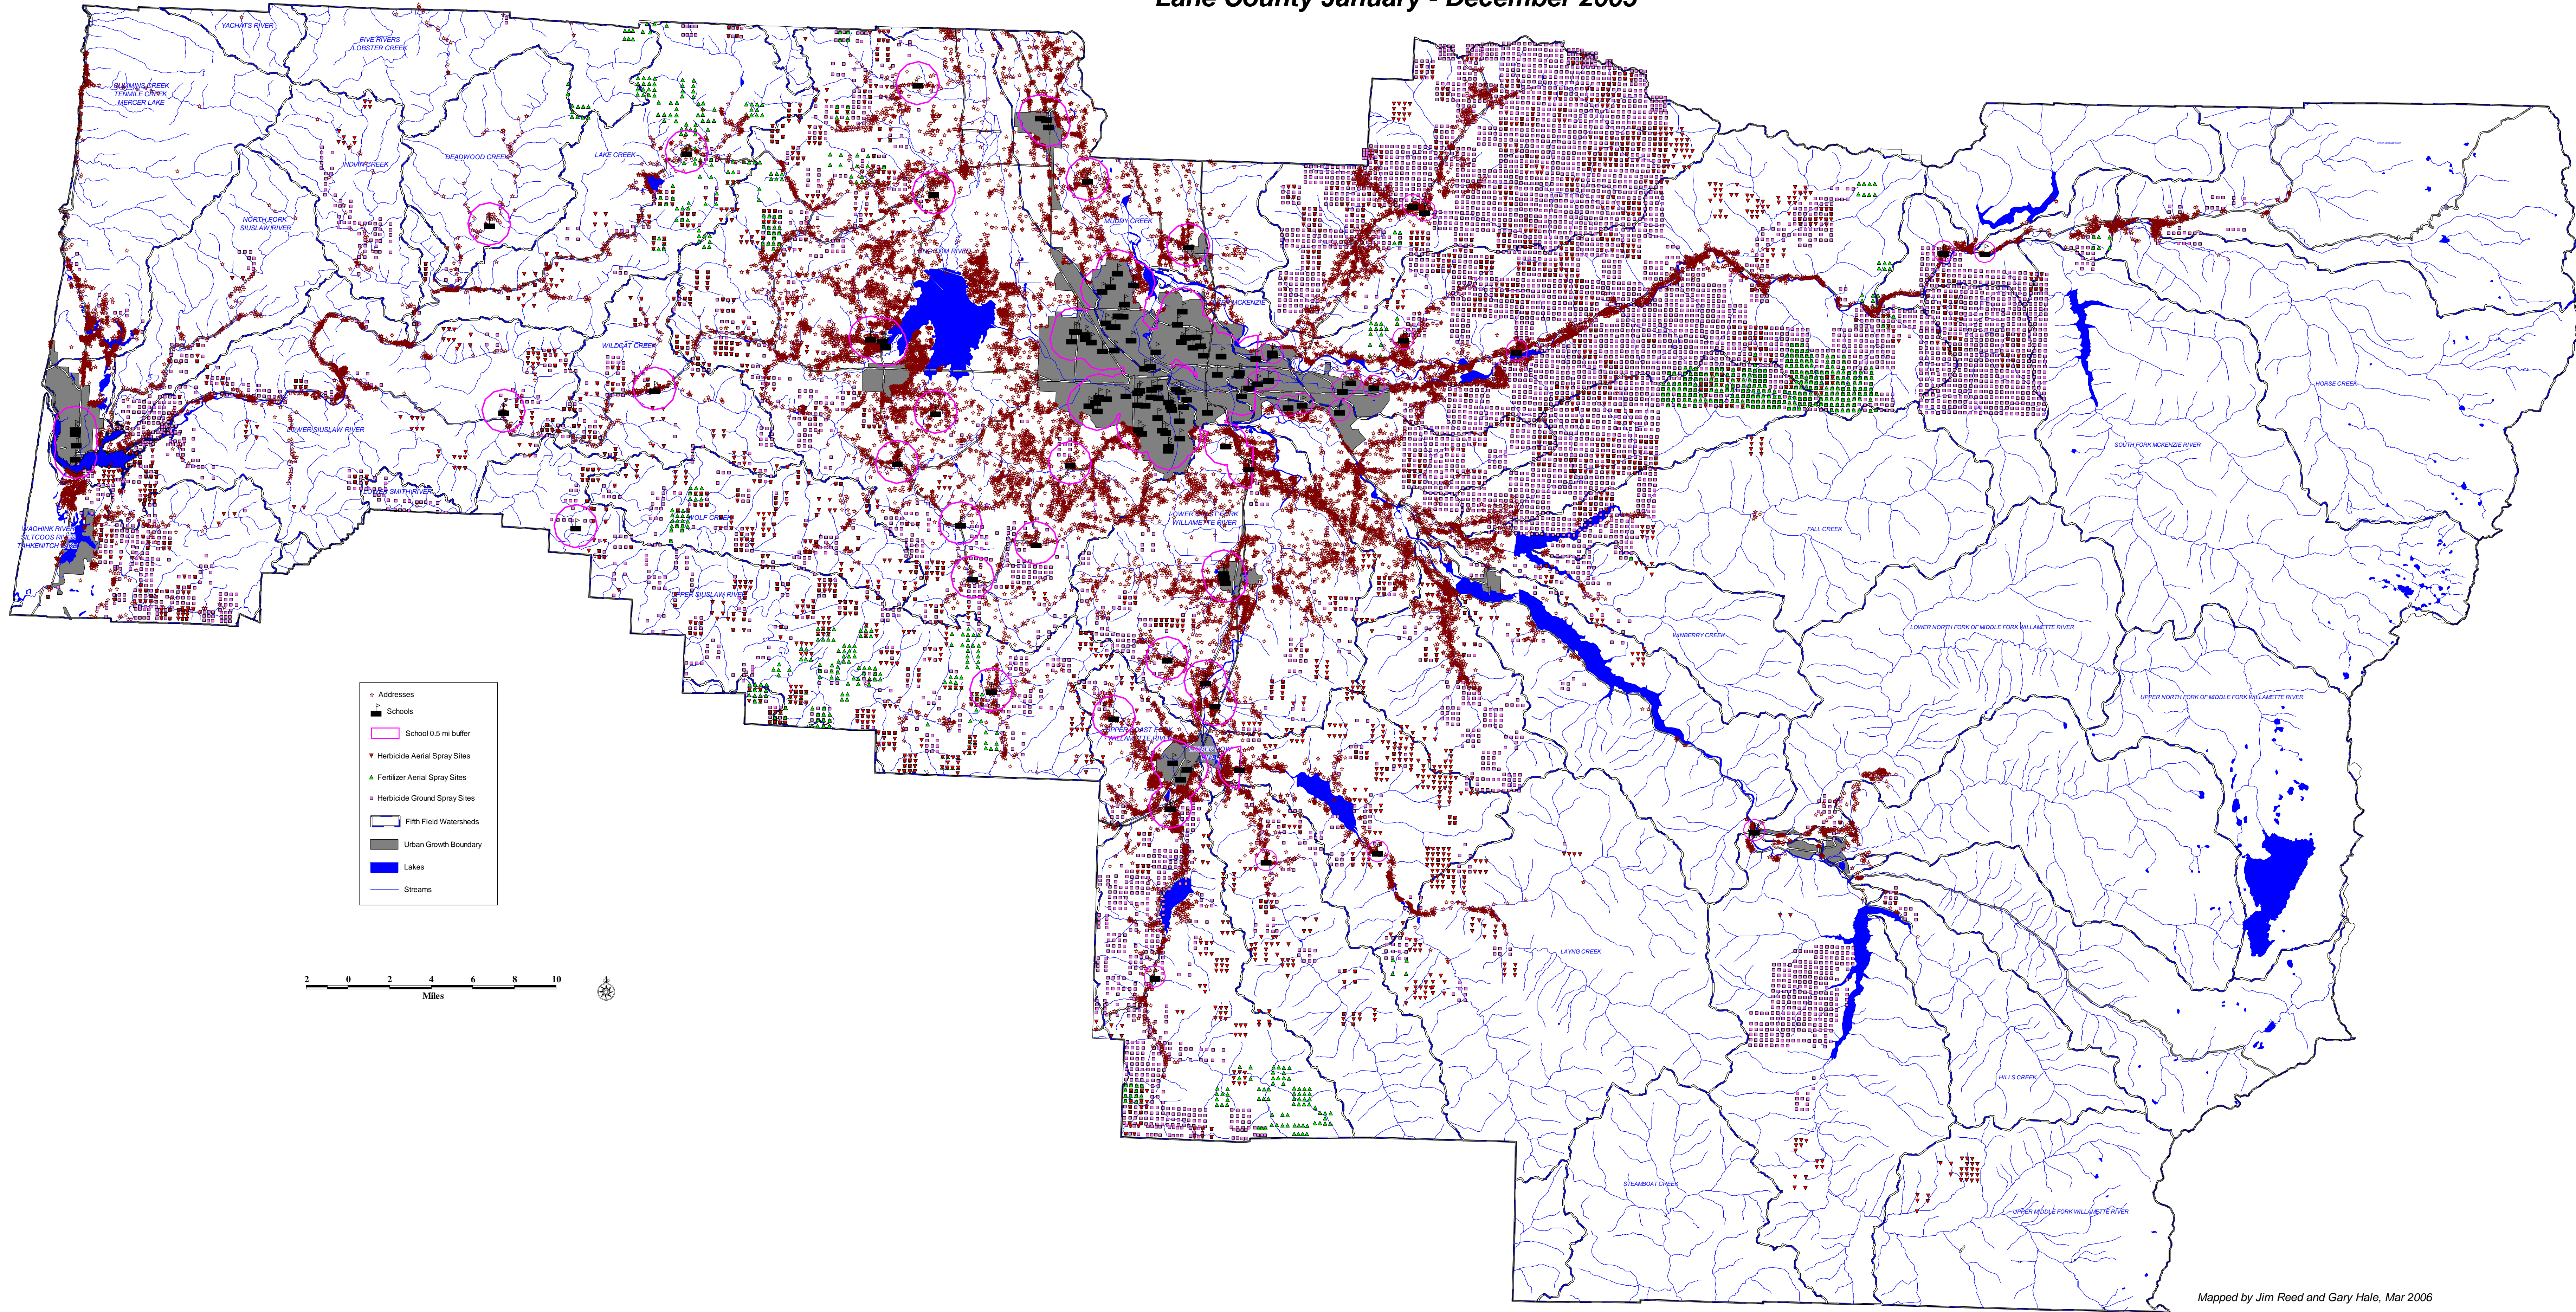

Aerial and Ground Spray Locations of Herbicides and Fertilizers in Lane County January - December 2005

Mapped by Jim Reed and Gary Hale, Mar 2006