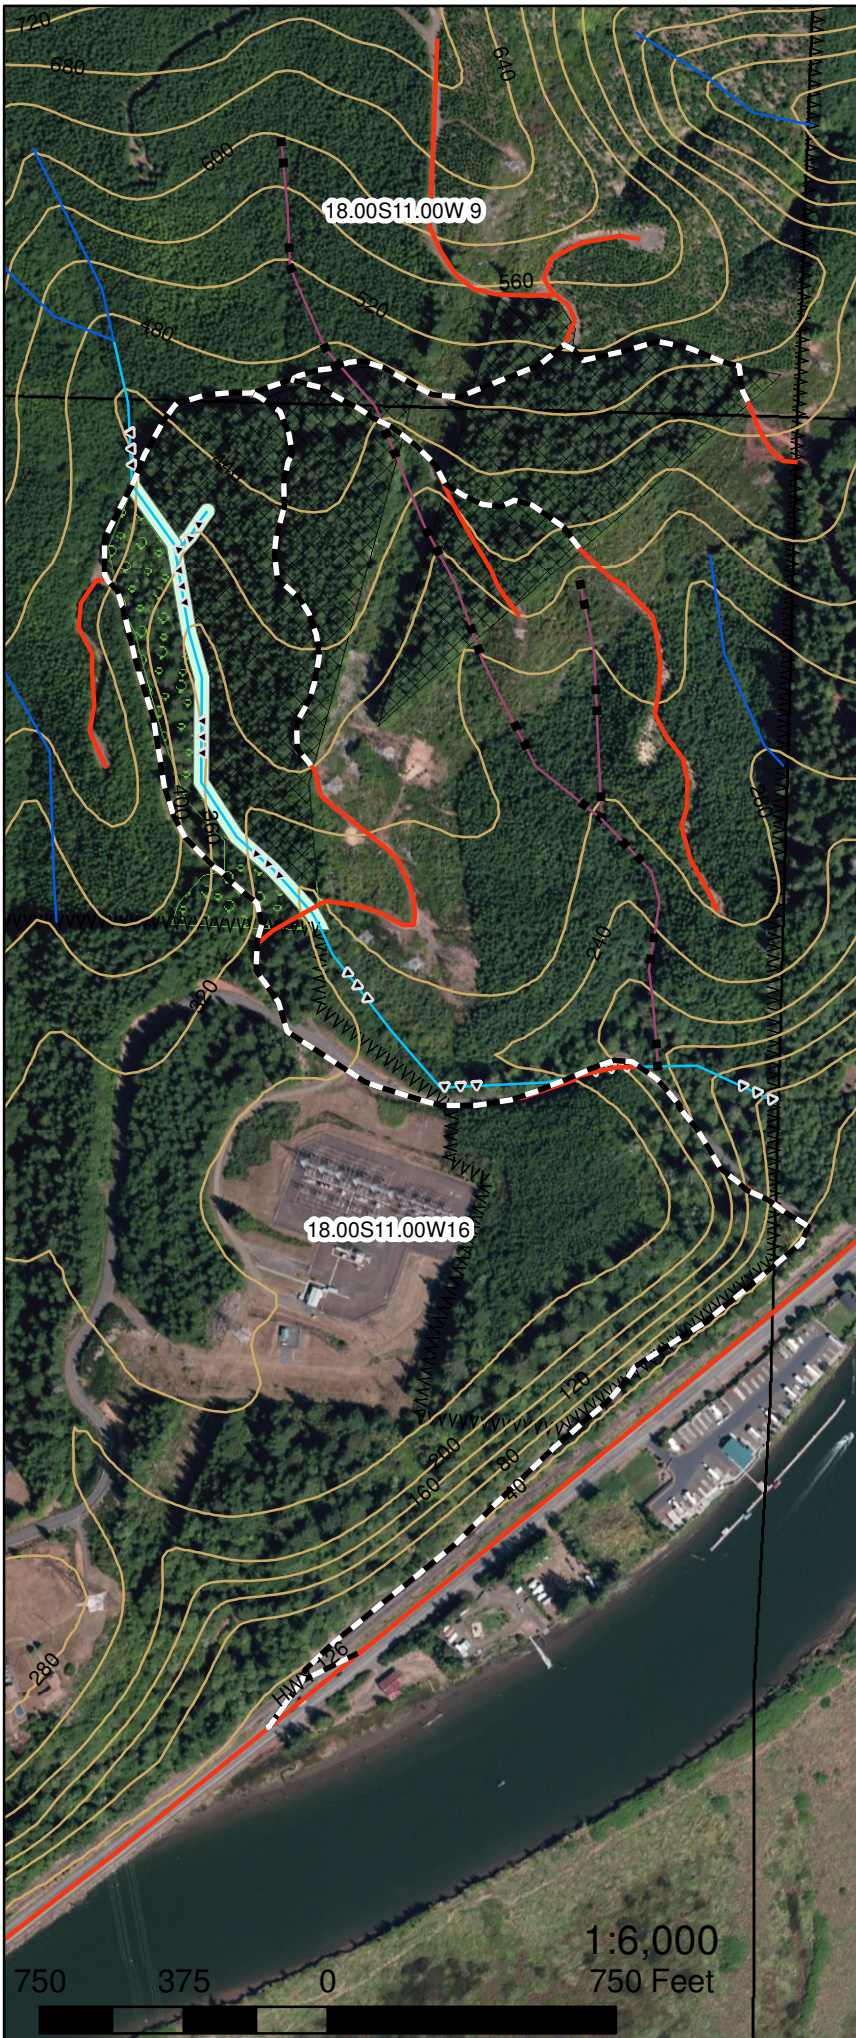

# Davidson Tree Farm Power Wedge Timber Sale

Township 18S, 11W Sections 9&16

Roads and Streams cannot be guaranteed for currentness or 100% accuracy. This product is for informational purposes only and may not be suitable for legal, engineering, or surveying purposes. Information is provided with the understanding that conclusions drawn are the responsibility of the user.

## Legend

### Power Wedge Timber Sale

-  Harvest Unit
-  Leave Tree
-  Contours
-  Roads
-  Power Wedge Haul Route
-  Property Boundary

### Streams

-  Small Type D
-  Nonfish
-  Unknown
-  Small Type D Buffer 20ft
-  Sections

Units	Acres
Harvest	21.74
Leave Tree	2.97
<b>Total</b>	<b>24.71</b>